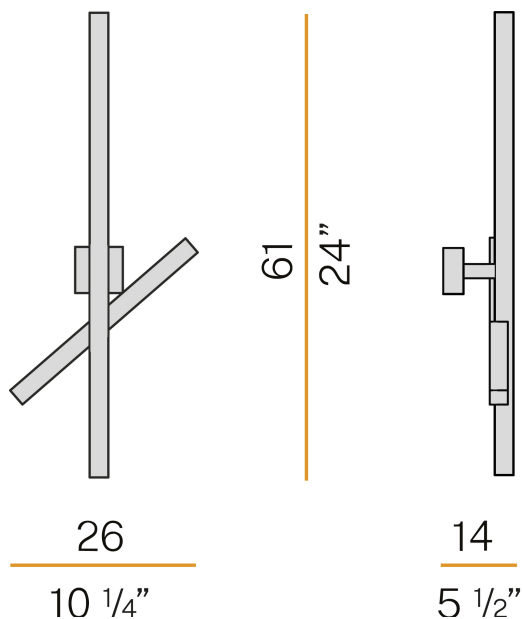

### Data sheet

CODE	A06401.000.0401
SYSTEM POWER CONSUMPTION	13W
EFFICACY	78.85lm/W
LIGHT SOURCE	LED
LIGHT SOURCE LIFETIME	L80 (B20) 80.000h
COLOUR TEMPERATURE	3000K Ra>90
LIGHT DISTRIBUTION	diffused
POWER SUPPLY	220-240V AC
FREQUENCY	50/60Hz
ELECTRICAL CONFIGURATION	ON-OFF
DRIVER	integrated included
NOMINAL LUMINOUS FLUX	1425lm
LUMEN OUTPUT	1025lm
EFFICIENCY	71.9%
WEIGHT	1.79 Kg
PROTECTION DEGREE	IP20
COLOUR TOLLERANCES	SDCM 3
GLOW WIRE TEST PERFORMANCE	850°
PACKING DIMENSIONS	21,0 x 62,0 x 32,0 cm

Wall lighting fixture for interiors, with indirect light emission.  
Galvanized sheet metal wall bracket.  
Pickled sheet metal wall plate in polyacrylic paint.  
Turned steel joint in polyacrylic paint.  
Pickled sheet metal adjustable structure in white or black polyacrylic paint.  
Aluminium dissipation plates in polyacrylic paint.  
Modelled polycarbonate screens with transparent finish.

### Technical drawing