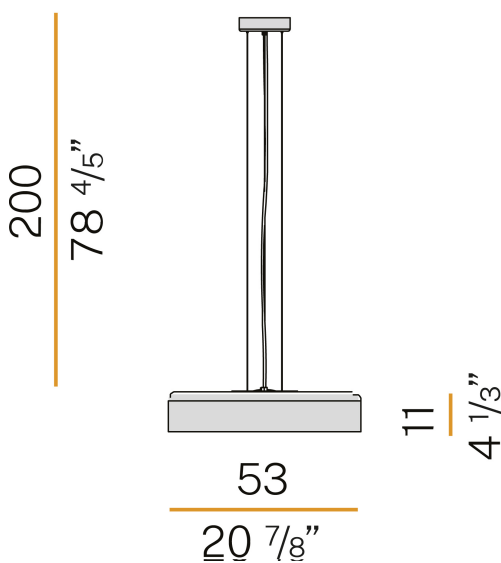

Technical drawing