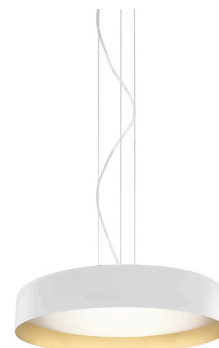

## Ginevra

220-240V AC dimmable (DALI/Push DIM)

L09281.050.0402

 white/gold

### Data sheet

CODE	L09281.050.0402
SYSTEM POWER CONSUMPTION	36W
EFFICACY	81lm/W
LIGHT SOURCE	LED
LIGHT SOURCE LIFETIME	L80 (B20) 80.000h
COLOUR TEMPERATURE	3000K Ra>90
LIGHT DISTRIBUTION	diffused
POWER SUPPLY	220-240V AC
FREQUENCY	50/60Hz
ELECTRICAL CONFIGURATION	dimmable (DALI/Push DIM)
DRIVER	integrated included
NOMINAL LUMINOUS FLUX	4528lm
LUMEN OUTPUT	2916lm
EFFICIENCY	64.4%
GLARE RATING	UGR < 19
WEIGHT	6,27 Kg
PROTECTION DEGREE	IP20
COLOUR TOLLERANCES	SDCM <3
PACKING DIMENSIONS	20,0 x 62,0 x 62,0 cm

Suspension lighting fixture for interiors, with direct and indirect light emission.  
Pickled sheet metal cap in polyacrylic paint.  
Turned aluminium structure in mat black and gold or white and gold polyacrylic paint.  
Pickled sheet metal wiring support plate in polyacrylic paint.  
Moulded polycarbonate micro-prismatic diffuser.  
2m (78,7") long steel suspension cables.  
2,2m (86,6") long power cable in transparent PVC.  
Power canopy with galvanized sheet metal ceiling bracket and pickled sheet metal covering in white or mat black polyacrylic paint.