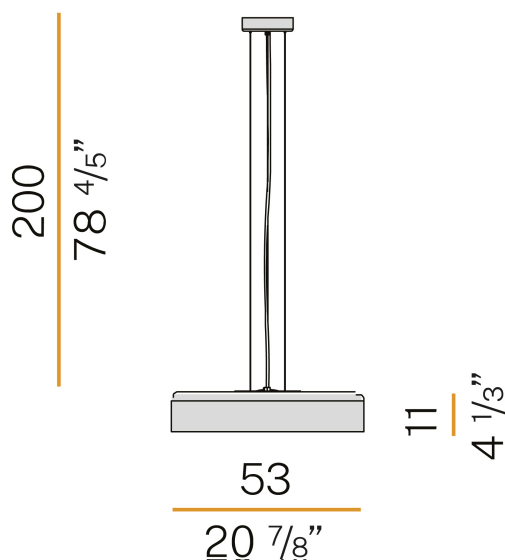

Technical drawing