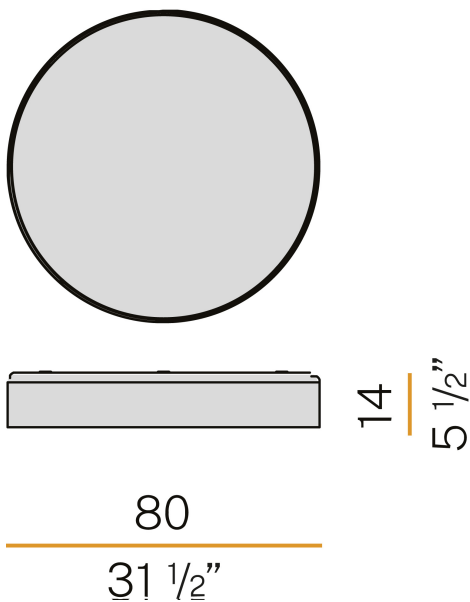

PANZERI

Ginevra

220-240V AC dimmable (DALI/Push DIM)

P09281.080.0402

 white/gold

Data sheet

CODE	P09281.080.0402
SYSTEM POWER CONSUMPTION	71W
EFFICACY	94.97lm/W
LIGHT SOURCE	LED
LIGHT SOURCE LIFETIME	L80 (B20) 80.000h
COLOUR TEMPERATURE	3000K Ra>90
LIGHT DISTRIBUTION	diffused
POWER SUPPLY	220-240V AC
FREQUENCY	50/60Hz
ELECTRICAL CONFIGURATION	dimmable (DALI/Push DIM)
DRIVER	integrated included
NOMINAL LUMINOUS FLUX	8857lm
LUMEN OUTPUT	6743lm
EFFICIENCY	76.1%
GLARE RATING	UGR < 19
WEIGHT	10,07 Kg
PROTECTION DEGREE	IP20
COLOUR TOLLERANCES	SDCM <3
PACKING DIMENSIONS	18,0 x 90,0 x 90,0 cm

Ceiling or wall lighting fixture for interiors, with direct light emission.
Turned aluminium structure in mat black and gold or white and gold polyacrylic paint.
Pickled sheet metal wiring support plate in polyacrylic paint.
Moulded polycarbonate micro-prismatic diffuser.

Technical drawing

Application

Polar diagram