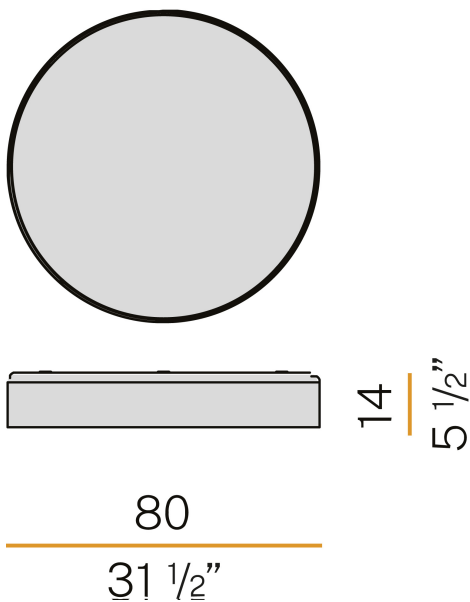

Technical drawing