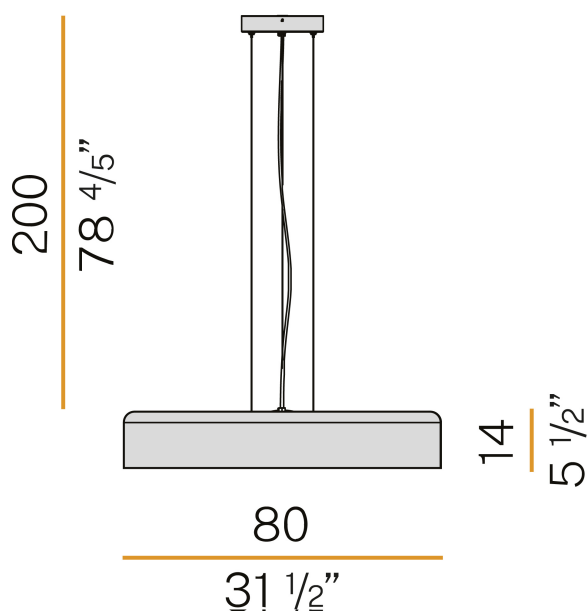

PANZERI

Ginevra

220-240V AC dimmable (DALI/Push DIM)

L09280.080.0402

 black/gold

DIRECT +
INDIRECT
LIGHT

Data sheet

CODE	L09280.080.0402
SYSTEM POWER CONSUMPTION	82W
EFFICACY	94.9lm/W
LIGHT SOURCE	LED
LIGHT SOURCE LIFETIME	L80 (B20) 80.000h
COLOUR TEMPERATURE	3000K Ra>90
LIGHT DISTRIBUTION	diffused
POWER SUPPLY	220-240V AC
FREQUENCY	50/60Hz
ELECTRICAL CONFIGURATION	dimmable (DALI/Push DIM)
DRIVER	integrated included
NOMINAL LUMINOUS FLUX	10285lm
LUMEN OUTPUT	7782lm
EFFICIENCY	75.7%
GLARE RATING	UGR < 19
WEIGHT	10.97 Kg
PROTECTION DEGREE	IP20
COLOUR TOLLERANCES	SDCM <3
PACKING DIMENSIONS	18,0 x 90,0 x 90,0 cm

Suspension lighting fixture for interiors, with direct and indirect light emission.
 Pickled sheet metal cap in polyacrylic paint.
 Turned aluminium structure in mat black and gold or white and gold polyacrylic paint.
 Pickled sheet metal wiring support plate in polyacrylic paint.
 Moulded polycarbonate micro-prismatic diffuser.
 2m (78,7") long steel suspension cables.
 2,2m (86,6") long power cable in transparent PVC.
 Power canopy with galvanized sheet metal ceiling bracket and pickled sheet metal covering in white or mat black polyacrylic paint.

Technical drawing

Polar diagram