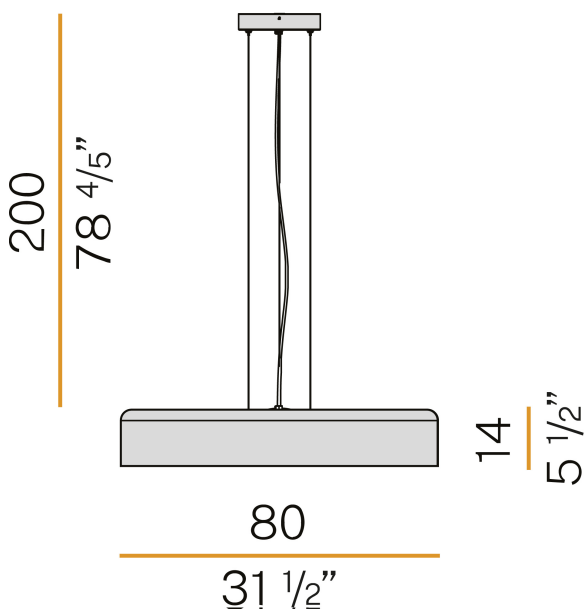

PANZERI

Ginevra

220-240V AC dimmable (DALI/Push DIM)

L09281.080.0402

Data sheet

CODE	L09281.080.0402
SYSTEM POWER CONSUMPTION	82W
EFFICACY	94.9lm/W
LIGHT SOURCE	LED
LIGHT SOURCE LIFETIME	L80 (B20) 80.000h
COLOUR TEMPERATURE	3000K Ra>90
LIGHT DISTRIBUTION	diffused
POWER SUPPLY	220-240V AC
FREQUENCY	50/60Hz
ELECTRICAL CONFIGURATION	dimmable (DALI/Push DIM)
DRIVER	integrated included
NOMINAL LUMINOUS FLUX	10285lm
LUMEN OUTPUT	7782lm
EFFICIENCY	75.7%
GLARE RATING	UGR < 19
WEIGHT	10.97 Kg
PROTECTION DEGREE	IP20
COLOUR TOLLERANCES	SDCM <3
PACKING DIMENSIONS	18,0 x 90,0 x 90,0 cm

Suspension lighting fixture for interiors, with direct and indirect light emission. Pickled sheet metal cap in polyacrylic paint. Turned aluminium structure in mat black and gold or white and gold polyacrylic paint. Pickled sheet metal wiring support plate in polyacrylic paint. Moulded polycarbonate micro-prismatic diffuser. 2m (78,7") long steel suspension cables. 2,2m (86,6") long power cable in transparent PVC. Power canopy with galvanized sheet metal ceiling bracket and pickled sheet metal covering in white or mat black polyacrylic paint.

Technical drawing

Polar diagram