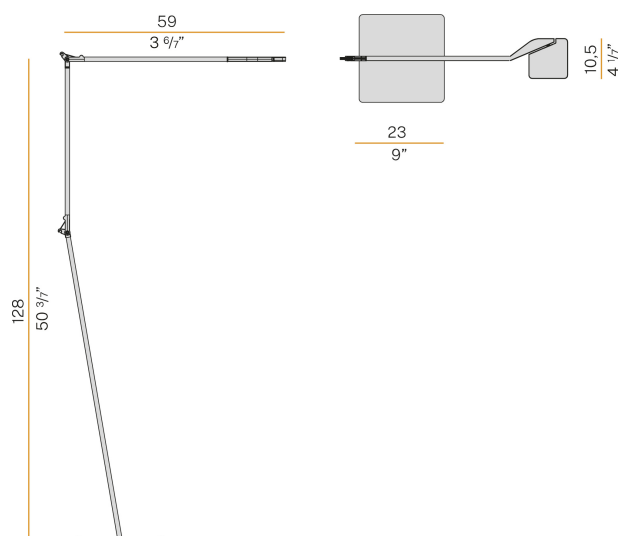

PANZERI

Jackie

220-240V AC dimmable (Step DIM)

T07702.000.0409

Data sheet

CODE	T07702.000.0409
SYSTEM POWER CONSUMPTION	10W
EFFICACY	70.6lm/W
LIGHT SOURCE	LED
LIGHT SOURCE LIFETIME	L90 (B10) 50.000h
COLOUR TEMPERATURE	3000K Ra>90
LIGHT DISTRIBUTION	adjustable
BEAM ANGLE	90°
POWER SUPPLY	220-240V AC
FREQUENCY	50/60Hz
ELECTRICAL CONFIGURATION	dimmable (Step DIM)
DRIVER	integrated included
NOMINAL LUMINOUS FLUX	884lm
LUMEN OUTPUT	706lm
EFFICIENCY	79.9%
WEIGHT	5,21 Kg
PROTECTION DEGREE	IP40
COLOUR TOLLERANCES	SDCM 3
PACKING DIMENSIONS	0,0 x 0,0 x 0,0 cm

Floor lighting fixture for interiors, with swivelling light beam.
 Pickled sheet metal bearing base in polyacrylic paint.
 Extruded aluminium frame in white, black, red or titanium polyacrylic paint.
 Die-cast aluminium joints in polyacrylic paint.
 Steel wire rope slings.
 Die-cast aluminium head rotating on two axes in polyacrylic paint.
 Modelled acrylic diffuser with mat finish and double serigraphy.
 Push-button to adjust luminosity according to 5 levels of visual comfort.
 Equipped with a 2,3m (90,6") long power cable with jack connector and adapter plug.

Technical drawing

Polar diagram