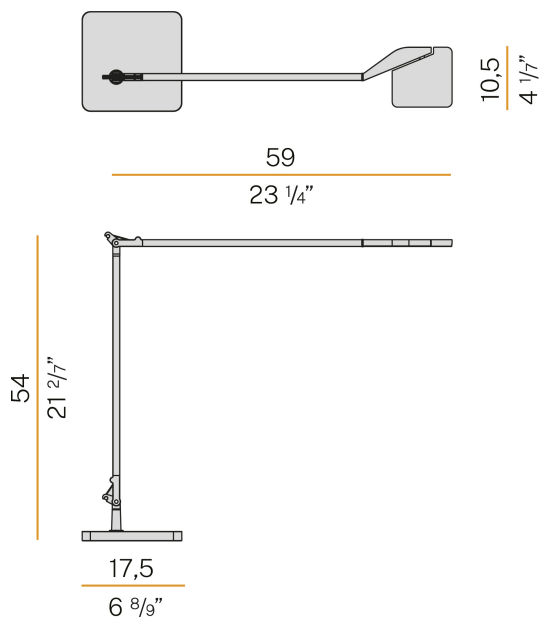

PANZERI

Jackie

220-240V AC dimmable (Step DIM)

C07702.000.0409

Data sheet

CODE	C07702.000.0409
SYSTEM POWER CONSUMPTION	10W
EFFICACY	70.6lm/W
LIGHT SOURCE	LED
LIGHT SOURCE LIFETIME	L90 (B10) 50.000h
COLOUR TEMPERATURE	3000K Ra>90
LIGHT DISTRIBUTION	adjustable
BEAM ANGLE	90°
POWER SUPPLY	220-240V AC
FREQUENCY	50/60Hz
ELECTRICAL CONFIGURATION	dimmable (Step DIM)
DRIVER	integrated included
NOMINAL LUMINOUS FLUX	884lm
LUMEN OUTPUT	706lm
EFFICIENCY	79.9%
WEIGHT	4,10 Kg
PROTECTION DEGREE	IP40
COLOUR TOLLERANCES	SDCM 3
PACKING DIMENSIONS	25,0 x 119,0 x 6,0 cm

Table lighting fixture for interiors, with swivelling light beam.
 Pickled sheet metal bearing base in polyacrylic paint.
 Extruded aluminium frame in white, black, red, mat brass or titanium polyacrylic paint.
 Die-cast aluminium joints in polyacrylic paint.
 Steel wire rope slings.
 Die-cast aluminium head rotating on two axes in polyacrylic paint.
 Modelled acrylic diffuser with mat finish and double serigraphy.
 Push-button to adjust luminosity according to 5 levels of visual comfort.
 Equipped with a 1,6m (63") long power cable with jack connector and adapter plug.

Technical drawing

Polar diagram