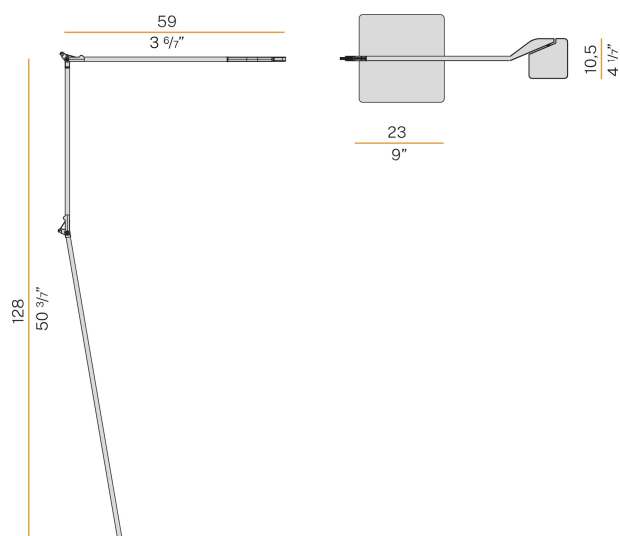

PANZERI

Jackie

220-240V AC dimmable (Step DIM)

T07701.000.0409

● white

Data sheet

CODE	T07701.000.0409
SYSTEM POWER CONSUMPTION	10W
EFFICACY	70.6lm/W
LIGHT SOURCE	LED
LIGHT SOURCE LIFETIME	L90 (B10) 50.000h
COLOUR TEMPERATURE	3000K Ra>90
LIGHT DISTRIBUTION	adjustable
BEAM ANGLE	90°
POWER SUPPLY	220-240V AC
FREQUENCY	50/60Hz
ELECTRICAL CONFIGURATION	dimmable (Step DIM)
DRIVER	integrated included
NOMINAL LUMINOUS FLUX	884lm
LUMEN OUTPUT	706lm
EFFICIENCY	79.9%
WEIGHT	5,21 Kg
PROTECTION DEGREE	IP40
COLOUR TOLLERANCES	SDCM 3
PACKING DIMENSIONS	0,0 x 0,0 x 0,0 cm

Floor lighting fixture for interiors, with swivelling light beam.
 Pickled sheet metal bearing base in polyacrylic paint.
 Extruded aluminium frame in white, black, red or titanium polyacrylic paint.
 Die-cast aluminium joints in polyacrylic paint.
 Steel wire rope slings.
 Die-cast aluminium head rotating on two axes in polyacrylic paint.
 Modelled acrylic diffuser with mat finish and double serigraphy.
 Push-button to adjust luminosity according to 5 levels of visual comfort.
 Equipped with a 2,3m (90,6") long power cable with jack connector and adapter plug.

Technical drawing

Polar diagram