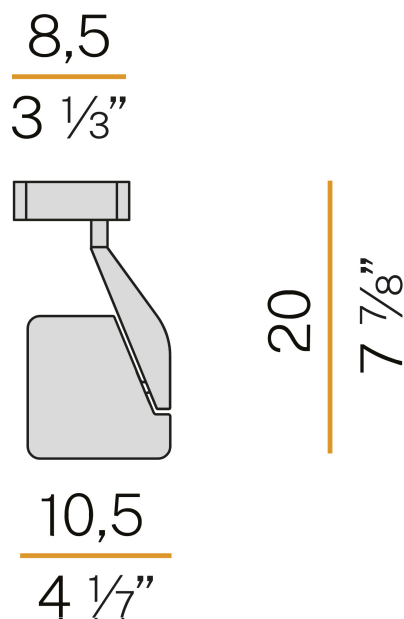

PANZERI

Jackie

220-240V AC ON-OFF
P07701.000.0101

● white

Data sheet

CODE	P07701.000.0101
SYSTEM POWER CONSUMPTION	8,5W
EFFICACY	102.5lm/W
LIGHT SOURCE	LED
LIGHT SOURCE LIFETIME	L90 (B10) 50.000h
COLOUR TEMPERATURE	3000K Ra>80
LIGHT DISTRIBUTION	adjustable
BEAM ANGLE	90°
POWER SUPPLY	220-240V AC
FREQUENCY	50/60Hz
ELECTRICAL CONFIGURATION	ON-OFF
DRIVER	integrated included
NOMINAL LUMINOUS FLUX	1027lm
LUMEN OUTPUT	820lm
EFFICIENCY	79.8%
WEIGHT	0,46 Kg
PROTECTION DEGREE	IP40
COLOUR TOLLERANCES	SDCM 3
PACKING DIMENSIONS	12,0 x 24,0 x 13,0 cm

Ceiling or wall lighting fixture for interiors, with swivelling light beam.
Pickled sheet metal ceiling/wall bracket in polyacrylic paint.
Die-cast aluminium wall plate in polyacrylic paint.
Die-cast aluminium structure in white, black, red or titanium polyacrylic paint.
Die-cast aluminium head rotating on two axes in polyacrylic paint.
Modelled acrylic diffuser with mat finish and double serigraphy.

Technical drawing

Application

Polar diagram