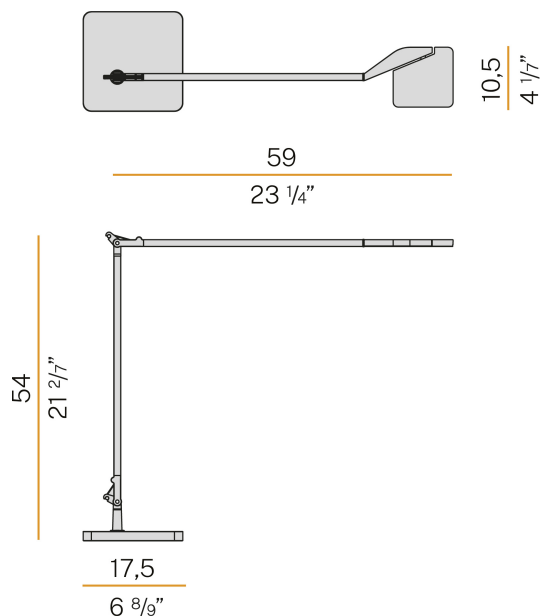

PANZERI

Jackie

220-240V AC dimmable (Step DIM)

C07701.000.0409

● white

Data sheet

CODE	C07701.000.0409
SYSTEM POWER CONSUMPTION	10W
EFFICACY	70.6lm/W
LIGHT SOURCE	LED
LIGHT SOURCE LIFETIME	L90 (B10) 50.000h
COLOUR TEMPERATURE	3000K Ra>90
LIGHT DISTRIBUTION	adjustable
BEAM ANGLE	90°
POWER SUPPLY	220-240V AC
FREQUENCY	50/60Hz
ELECTRICAL CONFIGURATION	dimmable (Step DIM)
DRIVER	integrated included
NOMINAL LUMINOUS FLUX	884lm
LUMEN OUTPUT	706lm
EFFICIENCY	79.9%
WEIGHT	4,10 Kg
PROTECTION DEGREE	IP40
COLOUR TOLLERANCES	SDCM 3
PACKING DIMENSIONS	25,0 x 119,0 x 6,0 cm

Table lighting fixture for interiors, with swivelling light beam.
 Pickled sheet metal bearing base in polyacrylic paint.
 Extruded aluminium frame in white, black, red, mat brass or titanium polyacrylic paint.
 Die-cast aluminium joints in polyacrylic paint.
 Steel wire rope slings.
 Die-cast aluminium head rotating on two axes in polyacrylic paint.
 Modelled acrylic diffuser with mat finish and double serigraphy.
 Push-button to adjust luminosity according to 5 levels of visual comfort.
 Equipped with a 1,6m (63") long power cable with jack connector and adapter plug.

Technical drawing

Polar diagram