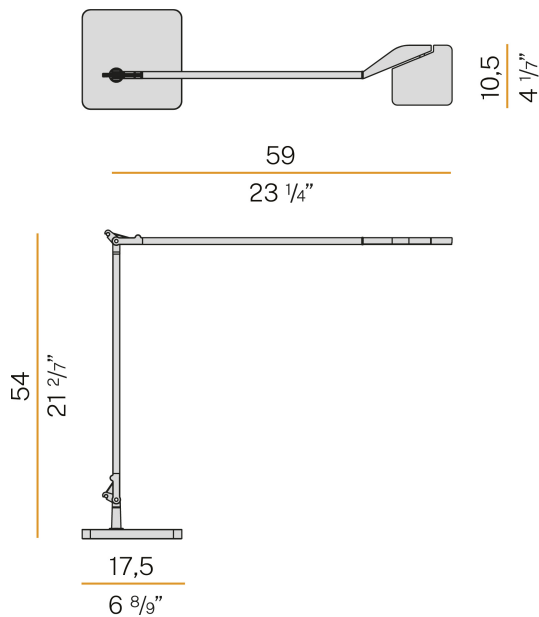

PANZERI

Jackie

220-240V AC dimmable (Step DIM)

C07719.000.0409

mat brass

Data sheet

CODE	C07719.000.0409
SYSTEM POWER CONSUMPTION	10W
EFFICACY	70.6lm/W
LIGHT SOURCE	LED
LIGHT SOURCE LIFETIME	L90 (B10) 50.000h
COLOUR TEMPERATURE	3000K Ra>90
LIGHT DISTRIBUTION	adjustable
BEAM ANGLE	90°
POWER SUPPLY	220-240V AC
FREQUENCY	50/60Hz
ELECTRICAL CONFIGURATION	dimmable (Step DIM)
DRIVER	integrated included
NOMINAL LUMINOUS FLUX	884lm
LUMEN OUTPUT	706lm
EFFICIENCY	79.9%
WEIGHT	4,10 Kg
PROTECTION DEGREE	IP40
COLOUR TOLLERANCES	SDCM 3
PACKING DIMENSIONS	25,0 x 119,0 x 6,0 cm

Table lighting fixture for interiors, with swivelling light beam.
Pickled sheet metal bearing base in polyacrylic paint.
Extruded aluminium frame in white, black, red, mat brass or titanium polyacrylic paint.
Die-cast aluminium joints in polyacrylic paint.
Steel wire rope slings.
Die-cast aluminium head rotating on two axes in polyacrylic paint.
Modelled acrylic diffuser with mat finish and double serigraphy.
Push-button to adjust luminosity according to 5 levels of visual comfort.
Equipped with a 1,6m (63") long power cable with jack connector and adapter plug.

Technical drawing

Polar diagram