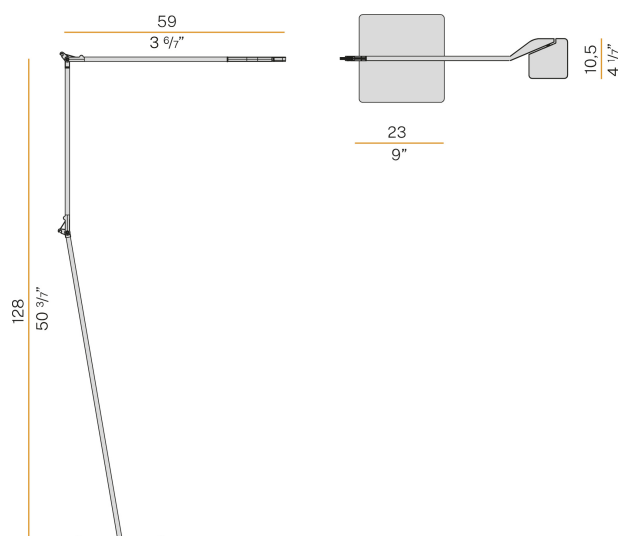

### Data sheet

CODE	T07730.000.0409
SYSTEM POWER CONSUMPTION	10W
EFFICACY	70.6lm/W
LIGHT SOURCE	LED
LIGHT SOURCE LIFETIME	L90 (B10) 50.000h
COLOUR TEMPERATURE	3000K Ra>90
LIGHT DISTRIBUTION	adjustable
BEAM ANGLE	90°
POWER SUPPLY	220-240V AC
FREQUENCY	50/60Hz
ELECTRICAL CONFIGURATION	dimmable (Step DIM)
DRIVER	integrated included
NOMINAL LUMINOUS FLUX	884lm
LUMEN OUTPUT	706lm
EFFICIENCY	79.9%
WEIGHT	5,21 Kg
PROTECTION DEGREE	IP40
COLOUR TOLLERANCES	SDCM 3
PACKING DIMENSIONS	0,0 x 0,0 x 0,0 cm

Floor lighting fixture for interiors, with swivelling light beam.  
Pickled sheet metal bearing base in polyacrylic paint.  
Extruded aluminium frame in white, black, red or titanium polyacrylic paint.  
Die-cast aluminium joints in polyacrylic paint.  
Steel wire rope slings.  
Die-cast aluminium head rotating on two axes in polyacrylic paint.  
Modelled acrylic diffuser with mat finish and double serigraphy.  
Push-button to adjust luminosity according to 5 levels of visual comfort.  
Equipped with a 2,3m (90,6") long power cable with jack connector and adapter plug.

### Technical drawing