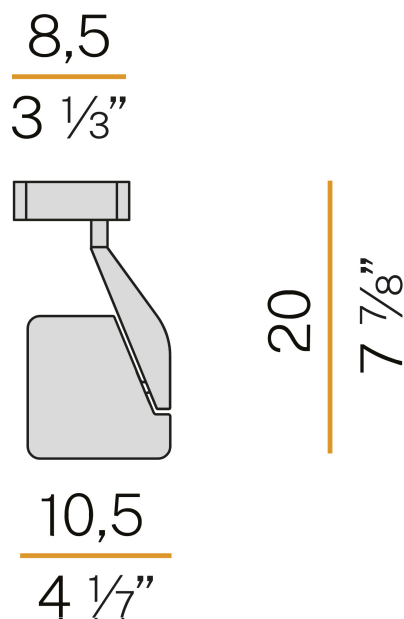

PANZERI

Jackie

220-240V AC ON-OFF
P07730.000.0101

titanium

Data sheet

CODE	P07730.000.0101
SYSTEM POWER CONSUMPTION	8,5W
EFFICACY	102.5lm/W
LIGHT SOURCE	LED
LIGHT SOURCE LIFETIME	L90 (B10) 50.000h
COLOUR TEMPERATURE	3000K Ra>80
LIGHT DISTRIBUTION	adjustable
BEAM ANGLE	90°
POWER SUPPLY	220-240V AC
FREQUENCY	50/60Hz
ELECTRICAL CONFIGURATION	ON-OFF
DRIVER	integrated included
NOMINAL LUMINOUS FLUX	1027lm
LUMEN OUTPUT	820lm
EFFICIENCY	79.8%
WEIGHT	0,46 Kg
PROTECTION DEGREE	IP40
COLOUR TOLLERANCES	SDCM 3
PACKING DIMENSIONS	12,0 x 24,0 x 13,0 cm

Ceiling or wall lighting fixture for interiors, with swivelling light beam.
Pickled sheet metal ceiling/wall bracket in polyacrylic paint.
Die-cast aluminium wall plate in polyacrylic paint.
Die-cast aluminium structure in white, black, red or titanium polyacrylic paint.
Die-cast aluminium head rotating on two axes in polyacrylic paint.
Modelled acrylic diffuser with mat finish and double serigraphy.

Technical drawing

Application

Polar diagram