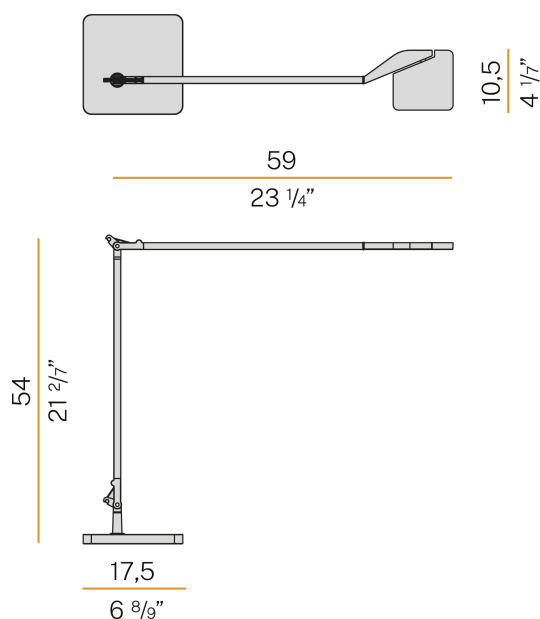

PANZERI

Jackie

220-240V AC dimmable (Step DIM)

C07730.000.0409

titanium

DIRECT
LIGHT

Data sheet

CODE	C07730.000.0409
SYSTEM POWER CONSUMPTION	10W
EFFICACY	70.6lm/W
LIGHT SOURCE	LED
LIGHT SOURCE LIFETIME	L90 (B10) 50.000h
COLOUR TEMPERATURE	3000K Ra>90
LIGHT DISTRIBUTION	adjustable
BEAM ANGLE	90°
POWER SUPPLY	220-240V AC
FREQUENCY	50/60Hz
ELECTRICAL CONFIGURATION	dimmable (Step DIM)
DRIVER	integrated included
NOMINAL LUMINOUS FLUX	884lm
LUMEN OUTPUT	706lm
EFFICIENCY	79.9%
WEIGHT	4,10 Kg
PROTECTION DEGREE	IP40
COLOUR TOLLERANCES	SDCM 3
PACKING DIMENSIONS	25,0 x 119,0 x 6,0 cm

Table lighting fixture for interiors, with swivelling light beam.
Pickled sheet metal bearing base in polyacrylic paint.
Extruded aluminium frame in white, black, red, mat brass or titanium polyacrylic paint.
Die-cast aluminium joints in polyacrylic paint.
Steel wire rope slings.
Die-cast aluminium head rotating on two axes in polyacrylic paint.
Modelled acrylic diffuser with mat finish and double serigraphy.
Push-button to adjust luminosity according to 5 levels of visual comfort.
Equipped with a 1,6m (63") long power cable with jack connector and adapter plug.

Technical drawing

Polar diagram