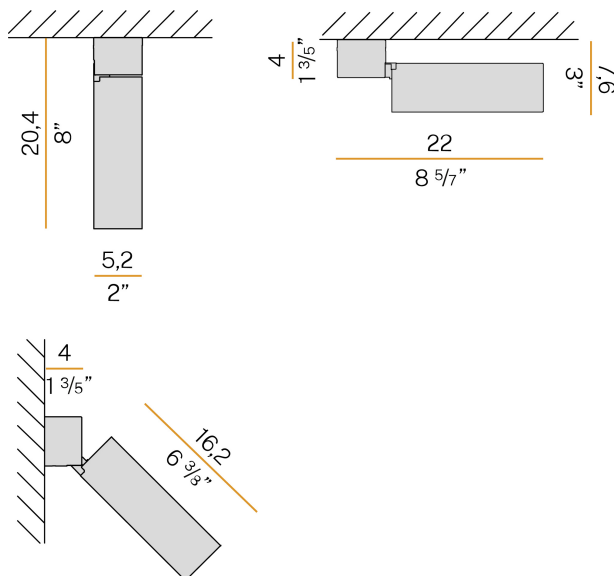

### Data sheet

CODE	P12017.020.2504
SYSTEM POWER CONSUMPTION	9W
EFFICACY	108lm/W
LIGHT SOURCE	LED
LIGHT SOURCE LIFETIME	L80 (B10) 50.000h
COLOUR TEMPERATURE	3000K Ra>90
LIGHT DISTRIBUTION	adjustable
BEAM ANGLE	30°
POWER SUPPLY	220-240V AC
FREQUENCY	50/60Hz
ELECTRICAL CONFIGURATION	dimmable (phase cut)
DRIVER	integrated included
NOMINAL LUMINOUS FLUX	1170lm
LUMEN OUTPUT	972lm
EFFICIENCY	83.1%
GLARE RATING	UGR < 11
WEIGHT	0.60 Kg
PROTECTION DEGREE	IP20
GLOW WIRE TEST PERFORMANCE	850°
PACKING DIMENSIONS	12,0 x 29,5 x 11,0 cm

### Technical drawing