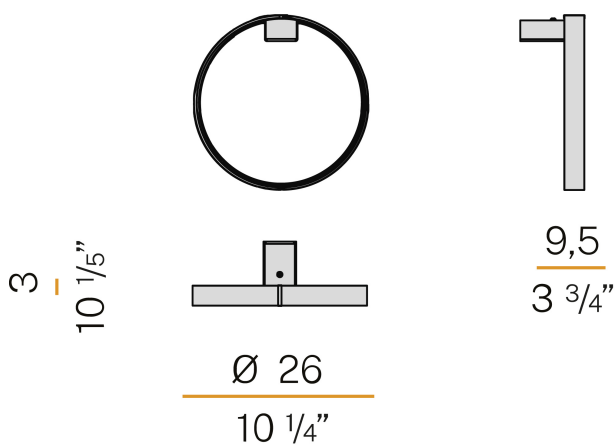

PANZERI

Zero Round

220-240V AC ON-OFF

A03330.025.0401

titanium

Data sheet

CODE	A03330.025.0401
SYSTEM POWER CONSUMPTION	13W
EFFICACY	61.23lm/W
LIGHT SOURCE	LED
LIGHT SOURCE LIFETIME	L70 (B50) 60.000h
COLOUR TEMPERATURE	3000K Ra>90
LIGHT DISTRIBUTION	diffused
POWER SUPPLY	220-240V AC
FREQUENCY	50/60Hz
ELECTRICAL CONFIGURATION	ON-OFF
DRIVER	integrated included
NOMINAL LUMINOUS FLUX	1024lm
LUMEN OUTPUT	796lm
EFFICIENCY	77.7%
WEIGHT	0,62 Kg
PROTECTION DEGREE	IP40
COLOUR TOLLERANCES	SDCM 3
PACKING DIMENSIONS	31,0 x 31,0 x 20,0 cm

Wall lighting fixture for interiors, with direct and indirect light emission.
Pickled sheet metal wall bracket in polyacrylic paint.
Pickled sheet metal wall plate in polyacrylic paint.
Bended extruded aluminium structure in white, black, bronze, mat brass or titanium polyacrylic paint.
Extruded polycarbonate diffuser with opaline finish.

Technical drawing

Polar diagram