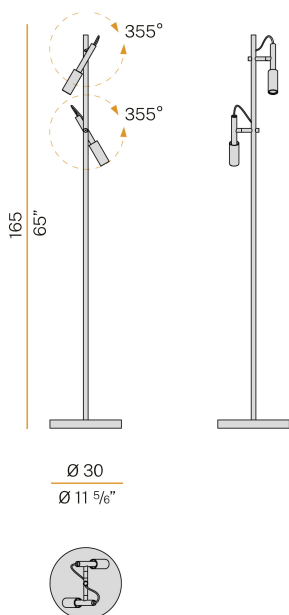

### Data sheet

CODE	T07306.002.0501
SYSTEM POWER CONSUMPTION	13W
EFFICACY	52.15lm/W
LIGHT SOURCE	LED
LIGHT SOURCE LIFETIME	L70 (B50) 80.000h
COLOUR TEMPERATURE	2700K Ra>90
LIGHT DISTRIBUTION	adjustable
POWER SUPPLY	220-240V AC
FREQUENCY	50/60Hz
ELECTRICAL CONFIGURATION	ON-OFF
DRIVER	integrated included
NOMINAL LUMINOUS FLUX	950lm
LUMEN OUTPUT	678lm
EFFICIENCY	71.4%
WEIGHT	4,49 Kg
PROTECTION DEGREE	IP20
COLOUR TOLLERANCES	SDCM 3
PACKING DIMENSIONS	34,0 x 176,0 x 34,0 cm

Floor lighting fixture for interiors, with swivelling light beam. Turned pickled sheet metal bearing base in polyacrylic paint. Body in steel tube in white or mat black polyacrylic paint. Turned brass joints in polyacrylic paint. Turned aluminium structures in polyacrylic paint. Turned aluminium swivelling heads in polyacrylic paint. Modelled polycarbonate diffusers with opaline finish. Turned brass end caps in polyacrylic paint. Equipped with connection cable between the heads and the body in transparent PVC. Equipped with a 2,5m (98,4") long power cable in transparent PVC with switch and plug.

### Technical drawing