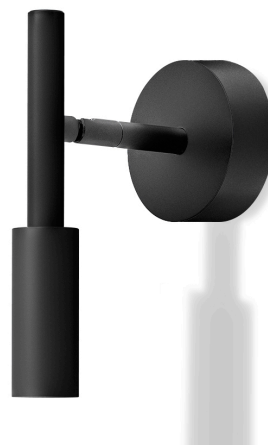

PANZERI

Tubino

220-240V AC ON-OFF

A07306.001.0501

● mat black

DIRECT
LIGHT

Data sheet

CODE	A07306.001.0501
SYSTEM POWER CONSUMPTION	6,5W
EFFICACY	56.5lm/W
LIGHT SOURCE	LED
LIGHT SOURCE LIFETIME	L70 (B50) 80.000h
COLOUR TEMPERATURE	2700K Ra>90
LIGHT DISTRIBUTION	adjustable
POWER SUPPLY	220-240V AC
FREQUENCY	50/60Hz
ELECTRICAL CONFIGURATION	ON-OFF
DRIVER	integrated included
NOMINAL LUMINOUS FLUX	475lm
LUMEN OUTPUT	339lm
EFFICIENCY	71.4%
WEIGHT	0,62 Kg
PROTECTION DEGREE	IP20
COLOUR TOLLERANCES	SDCM 3
PACKING DIMENSIONS	29,0 x 24,0 x 14,0 cm

Ceiling or wall lighting fixture for interiors, with swivelling light beam.
Galvanized sheet metal ceiling or wall bracket.
Die-cast aluminium wall plate in white, champagne, mat black, bronze or titanium polyacrylic paint.
Turned brass joints in polyacrylic paint.
Turned aluminium structure in polyacrylic paint.
Turned aluminium head rotating on two axes in polyacrylic paint.
Modelled polycarbonate diffuser with opaline finish.
Turned brass end cap in polyacrylic paint.