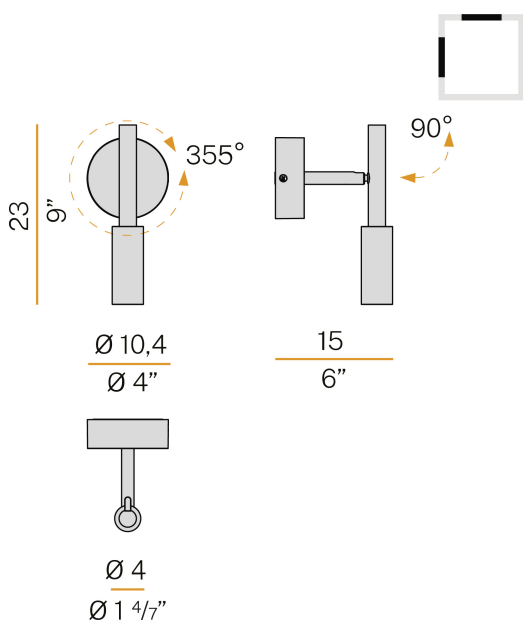

PANZERI

Tubino

220-240V AC ON-OFF

A07306.001.0501

● mat black

DIRECT
LIGHT

Data sheet

CODE	A07306.001.0501
SYSTEM POWER CONSUMPTION	6,5W
EFFICACY	56.5lm/W
LIGHT SOURCE	LED
LIGHT SOURCE LIFETIME	L70 (B50) 80.000h
COLOUR TEMPERATURE	2700K Ra>90
LIGHT DISTRIBUTION	adjustable
POWER SUPPLY	220-240V AC
FREQUENCY	50/60Hz
ELECTRICAL CONFIGURATION	ON-OFF
DRIVER	integrated included
NOMINAL LUMINOUS FLUX	475lm
LUMEN OUTPUT	339lm
EFFICIENCY	71.4%
WEIGHT	0,62 Kg
PROTECTION DEGREE	IP20
COLOUR TOLLERANCES	SDCM 3
PACKING DIMENSIONS	29,0 x 24,0 x 14,0 cm

Ceiling or wall lighting fixture for interiors, with swivelling light beam.
Galvanized sheet metal ceiling or wall bracket.
Die-cast aluminium wall plate in white, champagne, mat black, bronze or titanium polyacrylic paint.
Turned brass joints in polyacrylic paint.
Turned aluminium structure in polyacrylic paint.
Turned aluminium head rotating on two axes in polyacrylic paint.
Modelled polycarbonate diffuser with opaline finish.
Turned brass end cap in polyacrylic paint.

Technical drawing

Application

Polar diagram