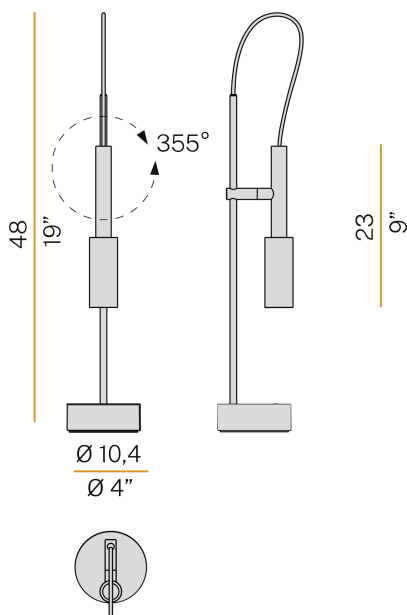

PANZERI

Tubino

220-240V AC ON-OFF
C07306.001.0501

● mat black

Data sheet

CODE	C07306.001.0501
SYSTEM POWER CONSUMPTION	6,5W
EFFICACY	56.5lm/W
LIGHT SOURCE	LED
LIGHT SOURCE LIFETIME	L70 (B50) 80.000h
COLOUR TEMPERATURE	2700K Ra>90
LIGHT DISTRIBUTION	adjustable
POWER SUPPLY	220-240V AC
FREQUENCY	50/60Hz
ELECTRICAL CONFIGURATION	ON-OFF
DRIVER	integrated included
NOMINAL LUMINOUS FLUX	475lm
LUMEN OUTPUT	339lm
EFFICIENCY	71.4%
WEIGHT	1,42 Kg
PROTECTION DEGREE	IP20
COLOUR TOLLERANCES	SDCM 3
PACKING DIMENSIONS	10,5 x 60,0 x 15,0 cm

Table lighting fixture for interiors, with swivelling light beam.
Die-cast aluminium bearing base in polyacrylic paint.
Body in steel tube in white or mat black polyacrylic paint.
Turned brass joint in polyacrylic paint.
Turned aluminium structure in polyacrylic paint.
Turned aluminium swivelling head in polyacrylic paint.
Modelled polycarbonate diffuser with opaline finish.
Turned brass end cap in polyacrylic paint.
Equipped with connection cable between the head and the body in transparent PVC.
Equipped with a 1,4m (55,1") long power cable in transparent PVC with switch and plug.

Technical drawing

Polar diagram