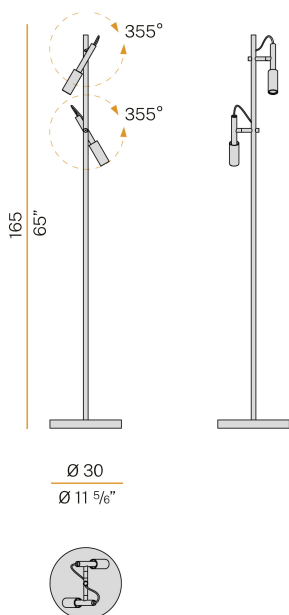

### Data sheet

CODE	T07301.002.0501
SYSTEM POWER CONSUMPTION	13W
EFFICACY	52.15lm/W
LIGHT SOURCE	LED
LIGHT SOURCE LIFETIME	L70 (B50) 80.000h
COLOUR TEMPERATURE	2700K Ra>90
LIGHT DISTRIBUTION	adjustable
POWER SUPPLY	220-240V AC
FREQUENCY	50/60Hz
ELECTRICAL CONFIGURATION	ON-OFF
DRIVER	integrated included
NOMINAL LUMINOUS FLUX	950lm
LUMEN OUTPUT	678lm
EFFICIENCY	71.4%
WEIGHT	4,49 Kg
PROTECTION DEGREE	IP20
COLOUR TOLLERANCES	SDCM 3
PACKING DIMENSIONS	34,0 x 176,0 x 34,0 cm

Floor lighting fixture for interiors, with swivelling light beam. Turned pickled sheet metal bearing base in polyacrylic paint. Body in steel tube in white or mat black polyacrylic paint. Turned brass joints in polyacrylic paint. Turned aluminium structures in polyacrylic paint. Turned aluminium swivelling heads in polyacrylic paint. Modelled polycarbonate diffusers with opaline finish. Turned brass end caps in polyacrylic paint. Equipped with connection cable between the heads and the body in transparent PVC. Equipped with a 2,5m (98,4") long power cable in transparent PVC with switch and plug.

### Technical drawing

### Polar diagram