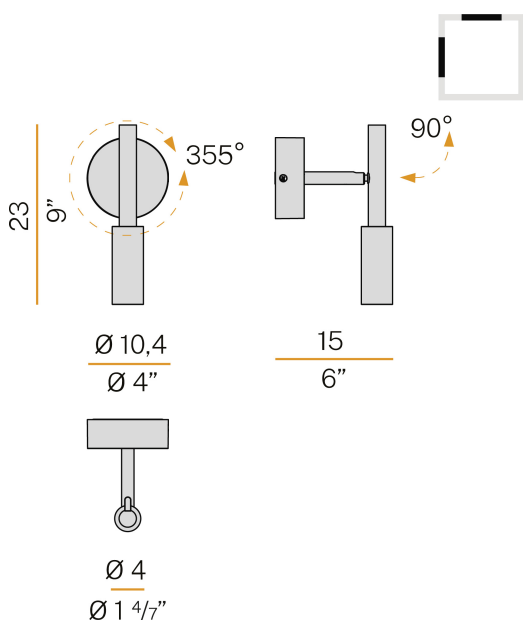

PANZERI

Tubino

220-240V AC ON-OFF
A07301.001.0501

● white

Data sheet

CODE	A07301.001.0501
SYSTEM POWER CONSUMPTION	6,5W
EFFICACY	56.5lm/W
LIGHT SOURCE	LED
LIGHT SOURCE LIFETIME	L70 (B50) 80.000h
COLOUR TEMPERATURE	2700K Ra>90
LIGHT DISTRIBUTION	adjustable
POWER SUPPLY	220-240V AC
FREQUENCY	50/60Hz
ELECTRICAL CONFIGURATION	ON-OFF
DRIVER	integrated included
NOMINAL LUMINOUS FLUX	475lm
LUMEN OUTPUT	339lm
EFFICIENCY	71.4%
WEIGHT	0,62 Kg
PROTECTION DEGREE	IP20
COLOUR TOLLERANCES	SDCM 3
PACKING DIMENSIONS	29,0 x 24,0 x 14,0 cm

Ceiling or wall lighting fixture for interiors, with swivelling light beam.
Galvanized sheet metal ceiling or wall bracket.
Die-cast aluminium wall plate in white, champagne, mat black, bronze or titanium polyacrylic paint.
Turned brass joints in polyacrylic paint.
Turned aluminium structure in polyacrylic paint.
Turned aluminium head rotating on two axes in polyacrylic paint.
Modelled polycarbonate diffuser with opaline finish.
Turned brass end cap in polyacrylic paint.

Technical drawing

Application

Polar diagram