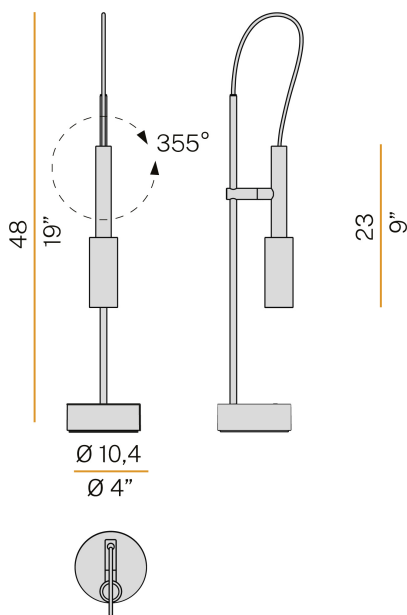

PANZERI

Tubino

220-240V AC ON-OFF
C07301.001.0501

● white

Data sheet

CODE	C07301.001.0501
SYSTEM POWER CONSUMPTION	6,5W
EFFICACY	56.5lm/W
LIGHT SOURCE	LED
LIGHT SOURCE LIFETIME	L70 (B50) 80.000h
COLOUR TEMPERATURE	2700K Ra>90
LIGHT DISTRIBUTION	adjustable
POWER SUPPLY	220-240V AC
FREQUENCY	50/60Hz
ELECTRICAL CONFIGURATION	ON-OFF
DRIVER	integrated included
NOMINAL LUMINOUS FLUX	475lm
LUMEN OUTPUT	339lm
EFFICIENCY	71.4%
WEIGHT	1,42 Kg
PROTECTION DEGREE	IP20
COLOUR TOLLERANCES	SDCM 3
PACKING DIMENSIONS	10,5 x 60,0 x 15,0 cm

Table lighting fixture for interiors, with swivelling light beam.
Die-cast aluminium bearing base in polyacrylic paint.
Body in steel tube in white or mat black polyacrylic paint.
Turned brass joint in polyacrylic paint.
Turned aluminium structure in polyacrylic paint.
Turned aluminium swivelling head in polyacrylic paint.
Modelled polycarbonate diffuser with opaline finish.
Turned brass end cap in polyacrylic paint.
Equipped with connection cable between the head and the body in transparent PVC.
Equipped with a 1,4m (55,1") long power cable in transparent PVC with switch and plug.

Technical drawing

Polar diagram