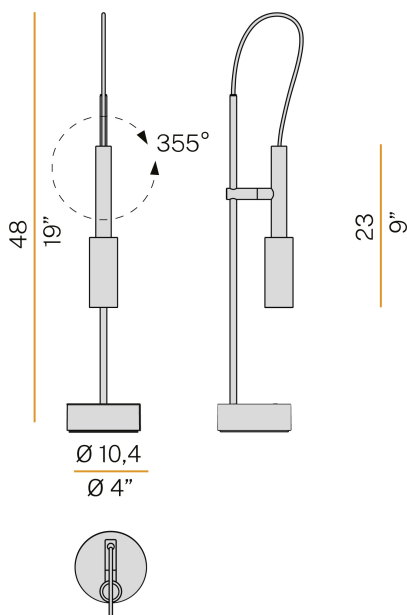

### Data sheet

CODE	C07317.001.0509
SYSTEM POWER CONSUMPTION	6,5W
EFFICACY	56.5lm/W
LIGHT SOURCE	LED
LIGHT SOURCE LIFETIME	L70 (B50) 80.000h
COLOUR TEMPERATURE	2700K Ra>90
LIGHT DISTRIBUTION	adjustable
POWER SUPPLY	220-240V AC
FREQUENCY	50/60Hz
ELECTRICAL CONFIGURATION	dimmable (Step DIM)
DRIVER	integrated included
NOMINAL LUMINOUS FLUX	475lm
LUMEN OUTPUT	339lm
EFFICIENCY	71.4%
WEIGHT	1,42 Kg
PROTECTION DEGREE	IP20
COLOUR TOLLERANCES	SDCM 3
PACKING DIMENSIONS	10,5 x 60,0 x 15,0 cm

### Technical drawing

Table lighting fixture for interiors, with swivelling light beam.  
 Die-cast aluminium bearing base in polyacrylic paint.  
 Body in steel tube in champagne, bronze or titanium polyacrylic paint.  
 Turned brass joint in polyacrylic paint.  
 Turned aluminium structure in polyacrylic paint.  
 Turned aluminium swivelling head in polyacrylic paint.  
 Modelled polycarbonate diffuser with opaline finish.  
 Turned brass end cap in polyacrylic paint.  
 Push-button to adjust luminosity according to 5 levels of visual comfort.  
 Equipped with connection cable between the head and the body with fabric covering in champagne (champagne version), bordeaux (bronze version) or green colour (titanium version).  
 Equipped with a 1,4m (55,1") long power cable with jack connector and adapter plug.

### Polar diagram