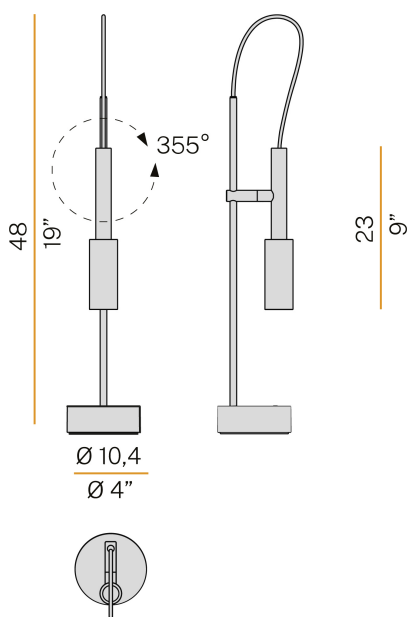

PANZERI

Tubino Plus

220-240V AC dimmable (Step DIM)

C07330.001.0509

titanium

DIRECT
LIGHT

Data sheet

CODE	C07330.001.0509
SYSTEM POWER CONSUMPTION	6,5W
EFFICACY	56.5lm/W
LIGHT SOURCE	LED
LIGHT SOURCE LIFETIME	L70 (B50) 80.000h
COLOUR TEMPERATURE	2700K Ra>90
LIGHT DISTRIBUTION	adjustable
POWER SUPPLY	220-240V AC
FREQUENCY	50/60Hz
ELECTRICAL CONFIGURATION	dimmable (Step DIM)
DRIVER	integrated included
NOMINAL LUMINOUS FLUX	475lm
LUMEN OUTPUT	339lm
EFFICIENCY	71.4%
WEIGHT	1,42 Kg
PROTECTION DEGREE	IP20
COLOUR TOLLERANCES	SDCM 3
PACKING DIMENSIONS	10,5 x 60,0 x 15,0 cm

Table lighting fixture for interiors, with swivelling light beam.
Die-cast aluminium bearing base in polyacrylic paint.
Body in steel tube in champagne, bronze or titanium polyacrylic paint.
Turned brass joint in polyacrylic paint.
Turned aluminium structure in polyacrylic paint.
Turned aluminium swivelling head in polyacrylic paint.
Modelled polycarbonate diffuser with opaline finish.
Turned brass end cap in polyacrylic paint.
Push-button to adjust luminosity according to 5 levels of visual comfort.
Equipped with connection cable between the head and the body with fabric covering in champagne (champagne version), bordeaux (bronze version) or green colour (titanium version).
Equipped with a 1,4m (55,1") long power cable with jack connector and adapter plug.

Technical drawing

Polar diagram