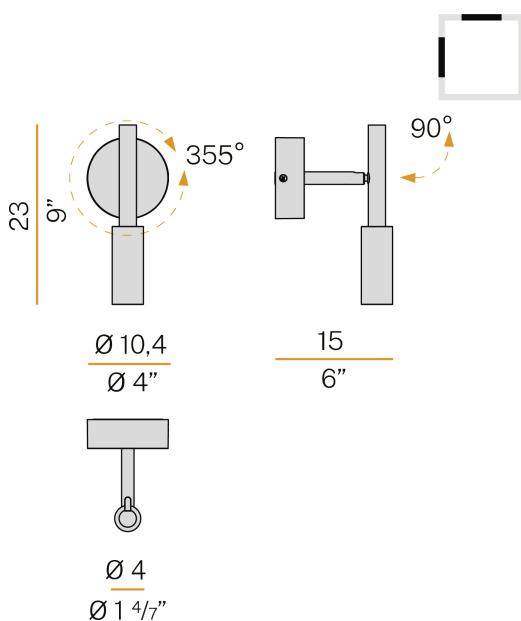

Technical drawing