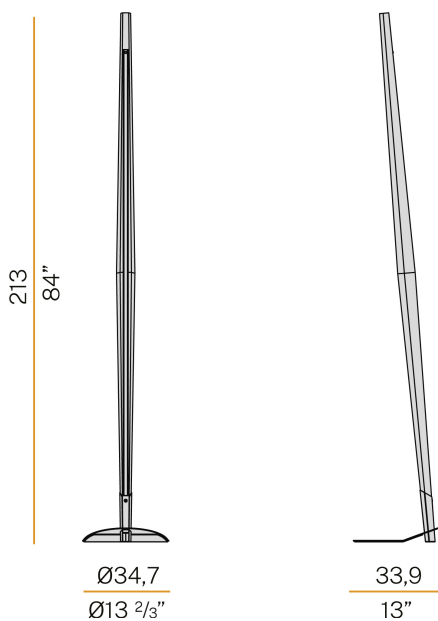

PANZERI

Viisi

220-240V AC dimmable (Push DIM)

T02001.210.0402

white

Data sheet

CODE	T02001.210.0402
SYSTEM POWER CONSUMPTION	44W
EFFICACY	54lm/W
LIGHT SOURCE	LED
COLOUR TEMPERATURE	3000K Ra>90
LIGHT DISTRIBUTION	diffused
POWER SUPPLY	220-240V AC
FREQUENCY	50/60Hz
ELECTRICAL CONFIGURATION	dimmable (Push DIM)
DRIVER	integrated included
NOMINAL LUMINOUS FLUX	5180lm
LUMEN OUTPUT	2376lm
EFFICIENCY	45.9%
WEIGHT	6.94 Kg
PROTECTION DEGREE	IP20
PACKING DIMENSIONS	0,0 x 0,0 x 0,0 cm

Floor lighting fixture for interiors, with indirect light emission.
Pickled sheet metal bearing base in polyacrylic paint.
Machined aluminium structure in white or black polyacrylic paint.
Anodized extruded aluminium heat sink.
Extruded polycarbonate diffuser with opaline finish.
Push-button to adjust luminosity.
Equipped with a 2,3m (90,6") long power cable in transparent PVC with plug.

Technical drawing