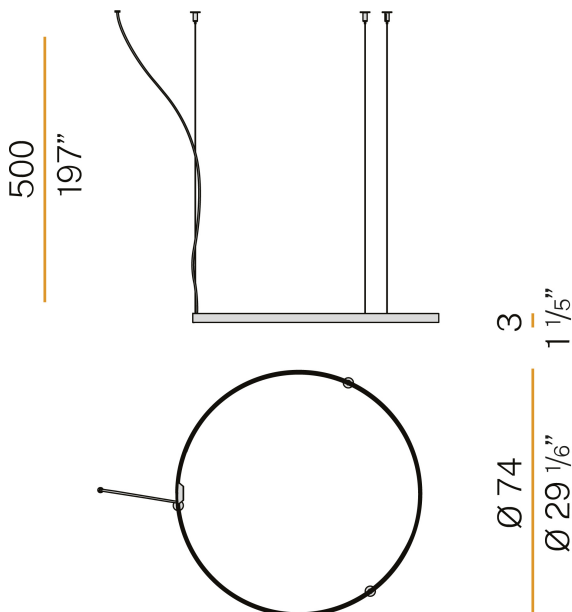

### Data sheet

CODE	M03302.075.0510
SYSTEM POWER CONSUMPTION	36W
EFFICACY	84.97lm/W
LIGHT SOURCE	LED
LIGHT SOURCE LIFETIME	L70 (B50) 60.000h
COLOUR TEMPERATURE	2700K Ra>90
LIGHT DISTRIBUTION	diffused
POWER SUPPLY	24V DC
DRIVER	remote not included
NOMINAL LUMINOUS FLUX	4252lm
LUMEN OUTPUT	3059lm
EFFICIENCY	71.9%
WEIGHT	1,12 Kg
PROTECTION DEGREE	IP20
COLOUR TOLLERANCES	SDCM 3
PACKING DIMENSIONS	83,0 x 83,0 x 10,0 cm

### Technical drawing