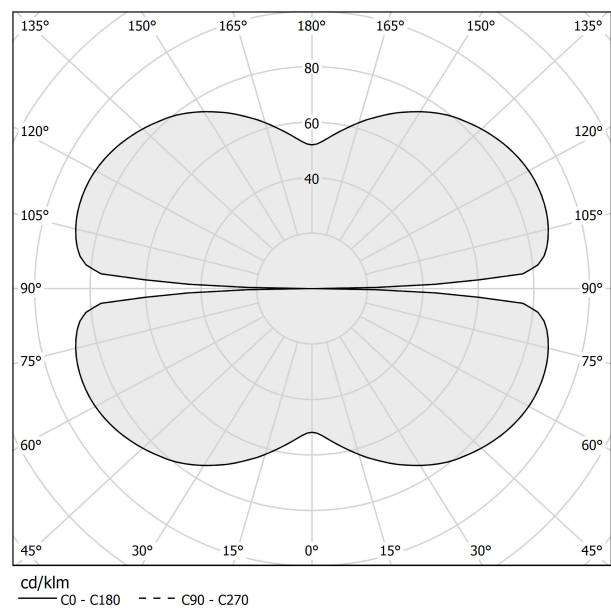

### Data sheet

CODE	M03302.075.0510
SYSTEM POWER CONSUMPTION	36W
EFFICACY	84.97lm/W
LIGHT SOURCE	LED
LIGHT SOURCE LIFETIME	L70 (B50) 60.000h
COLOUR TEMPERATURE	2700K Ra>90
LIGHT DISTRIBUTION	diffused
POWER SUPPLY	24V DC
DRIVER	remote not included
NOMINAL LUMINOUS FLUX	4252lm
LUMEN OUTPUT	3059lm
EFFICIENCY	71.9%
WEIGHT	1,12 Kg
PROTECTION DEGREE	IP20
COLOUR TOLLERANCES	SDCM 3
PACKING DIMENSIONS	83,0 x 83,0 x 10,0 cm

### Technical drawing

### Polar diagram