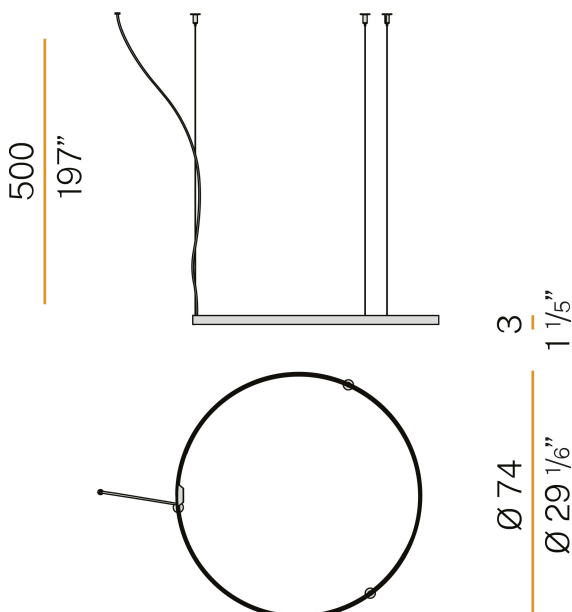

PANZERI

Zero Round

24V DC
M03301.075.0410

● white

Data sheet

CODE	M03301.075.0410
SYSTEM POWER CONSUMPTION	36W
EFFICACY	84.97lm/W
LIGHT SOURCE	LED
LIGHT SOURCE LIFETIME	L70 (B50) 60.000h
COLOUR TEMPERATURE	3000K Ra>90
LIGHT DISTRIBUTION	diffused
POWER SUPPLY	24V DC
DRIVER	remote not included
NOMINAL LUMINOUS FLUX	4252lm
LUMEN OUTPUT	3059lm
EFFICIENCY	71.9%
WEIGHT	1,12 Kg
PROTECTION DEGREE	IP20
COLOUR TOLLERANCES	SDCM 3
PACKING DIMENSIONS	83,0 x 83,0 x 10,0 cm

Extruded polycarbonate diffuser with opaline finish.

Suspension kit with griplocks and 5m (196,9") long steel cables.

5m (196,9") long power cable in transparent PVC.

Provided without power canopy.

Technical drawing

3.8
1 1/2"

39.5
15 1/2"