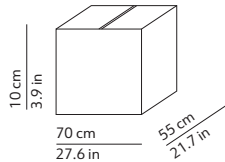

CODES AND DIMENSIONS / CODICI E DIMENSIONI

505424N

PACKAGING / IMBALLO

Volume: 0.039 m³ / 1.360 ft³
Gross weight: 2.50 kg / 5.51 lbs

MATERIALS AND FINISHINGS / MATERIALI E FINITURE

STRUCTURE / STRUTTURA

 Black / Nero
 RAL 9005
 Matt / Opaco