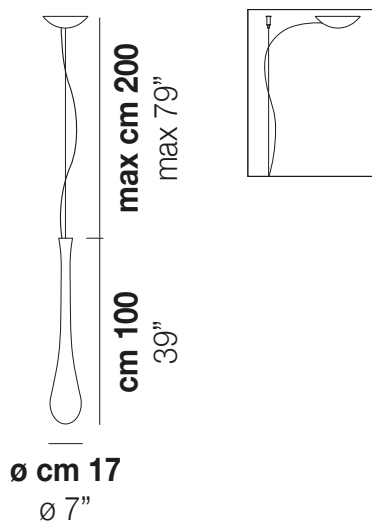

LACRIMA

Design Paolo Crepax

LACRIMA SP P

Available in two sizes, thanks to its long teardrop shape, Lacrima is the ideal solution for staircases or high ceilings.

LACRIMA SP P

TECHNICAL DATA:

CERTIFICATIONS:

LIGHT SOURCES

	1x77W	220-240 V 50/60 Hz	E27
	1x12W	35 V	Led 2700 K 12 W 35 V 1500 lm DIM2 Phase Cut
	1x12W	35 V	Led 3000 K 12 W 35 V 1600 lm DIM2 Phase Cut

VOLUME	Mc 0,16
GROSS WEIGHT	Kg 7
NET WEIGHT	Kg 4