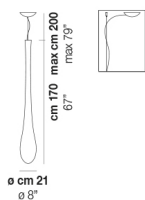

LIGHT SOURCES

	1x77W	220-240 V 50/60 Hz	E27
	1x12W	35 V	Led 2700 K 12 W 35 V 1500 lm DIM2 Phase Cut
	1x12W	35 V	Led 3000 K 12 W 35 V 1600 lm DIM2 Phase Cut

VOLUME	Mc 0,16
GROSS WEIGHT	Kg 7
NET WEIGHT	Kg 4

download

SHADE FINISHING

BCLU

FRAME FINISHING

NI

OTHER VERSION AVAILABLE

Click on the version to go to the web version of the product

LACR SP G