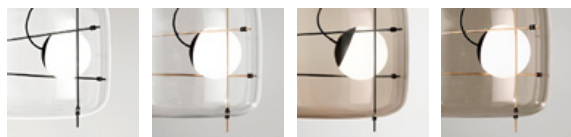

SHADE FINISHING

CRNE

CROT

FUNE

FUOT

FRAME FINISHING

NEO