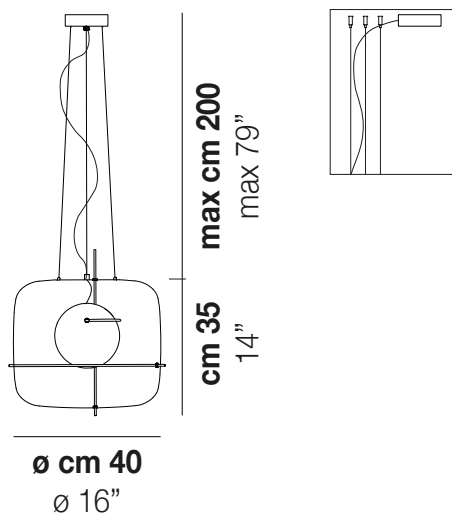

## PLOT SP

VOLUME Mc 0,23  
GROSS WEIGHT Kg 15  
NET WEIGHT Kg 9

download