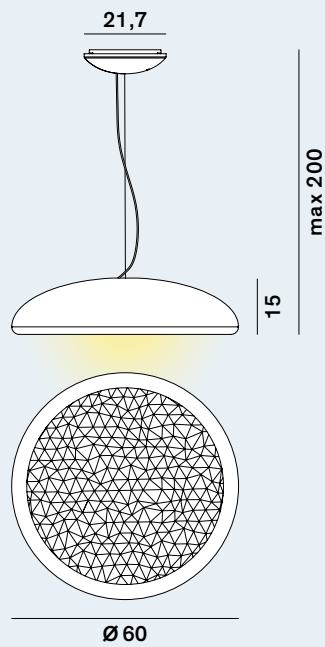

Febo: Suspension

cod: H1

Light Source	MID POWER LED
Power	48 Watt
Kelvin	2.700
Dimmer	phase, 1-10V, dali push
Lumen	3.120
CRI	90

Catalogue

63

White
(matt)

Satin Collection (upon request)

20

W4

Rope color

W6

Dove-gray

W8

Coffee