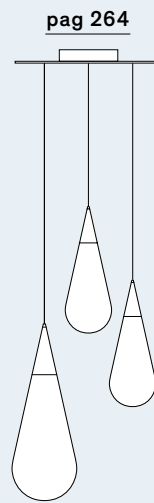

Goccia: Suspension

cod: H1, H2

Light Source

E27 LED

Catalogue

White
(etched)