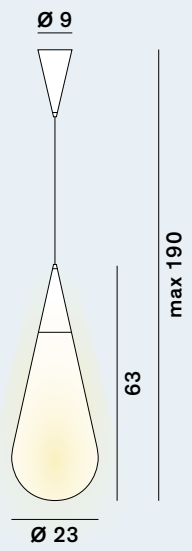

Goccia: Suspension

cod: H1, H2

Light Source

E27 LED

Catalogue

White
(etched)