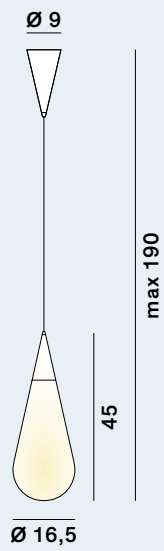

Goccia: Suspension

cod: H1, H2

Light Source

E27 LED

Catalogue

White
(etched)