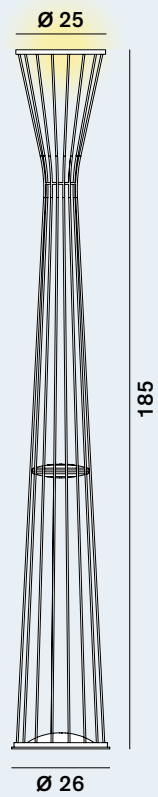

Lightwire: Floor

cod: F1

Light Source	MID POWER LED
Power	43 Watt
Kelvin	3.000
Dimmer	touch
Lumen	4.570
CRI	90

Catalogue