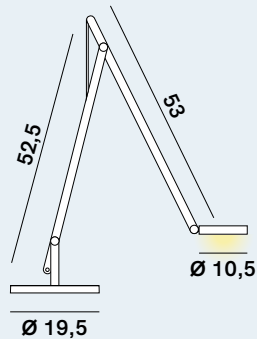

String: Floor / Table

cod: F1, T1

Light Source	MID POWER LED
Power	9 Watt
Kelvin	2.700
Kelvin DTW	2.500 » 4.000
Dimmer	push button
Dimmet DTW	push dim to warm
Lumen	700
Lumen DTW	100 » 600
CRI	90

String: Ceiling / Wall

cod: H0, WO, W1, W2

Light Source	MID POWER LED
Power	9 Watt
Kelvin	2.700
Kelvin DTW	2.500 » 4.000
Dimmer	push button
Dimmer DTW	push dim to warm
Lumen	700
Lumen DTW	100 » 600
CRI	90

Catalogue

Satin Collection (upon request)