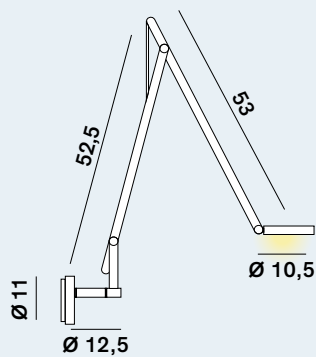

String: Floor / Table

cod: F1, T1

Light Source	MID POWER LED
Power	9 Watt
Kelvin	2.700
Kelvin DTW	2.500 » 4.000
Dimmer	push button
Dimmet DTW	push dim to warm
Lumen	700
Lumen DTW	100 » 600
CRI	90

String: Ceiling / Wall

cod: H0, WO, W1, W2

Light Source	MID POWER LED
Power	9 Watt
Kelvin	2.700
Kelvin DTW	2.500 » 4.000
Dimmer	push button
Dimmer DTW	push dim to warm
Lumen	700
Lumen DTW	100 » 600
CRI	90

Catalogue

Satin Collection (upon request)