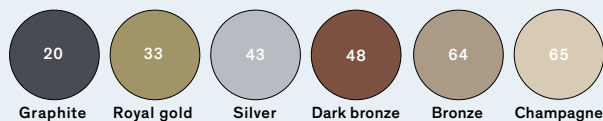

String: Floor / Table

cod: F1, T1

Light Source	MID POWER LED
Power	9 Watt
Kelvin	2.700
Kelvin DTW	2.500 » 4.000
Dimmer	push button
Dimmet DTW	push dim to warm
Lumen	700
Lumen DTW	100 » 600
CRI	90

String: Ceiling / Wall

cod: H0, WO, W1, W2

Light Source	MID POWER LED
Power	9 Watt
Kelvin	2.700
Kelvin DTW	2.500 » 4.000
Dimmer	push button
Dimmer DTW	push dim to warm
Lumen	700
Lumen DTW	100 » 600
CRI	90

Catalogue

Satin Collection (upon request)

Kerakoll Warm Collection (upon request)

String colour