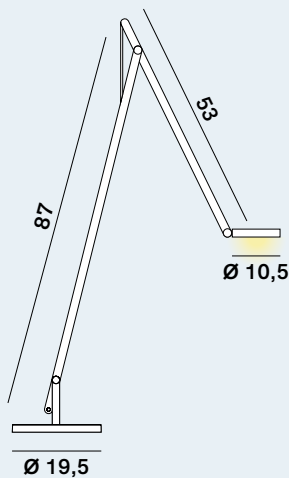

String: Floor / Table

cod: F1, T1

Light Source	MID POWER LED
Power	9 Watt
Kelvin	2.700
Kelvin DTW	2.500 » 4.000
Dimmer	push button
Dimmet DTW	push dim to warm
Lumen	700
Lumen DTW	100 » 600
CRI	90

String: Ceiling / Wall

cod: H0, WO, W1, W2

Light Source	MID POWER LED
Power	9 Watt
Kelvin	2.700
Kelvin DTW	2.500 » 4.000
Dimmer	push button
Dimmer DTW	push dim to warm
Lumen	700
Lumen DTW	100 » 600
CRI	90

Catalogue

Satin Collection (upon request)