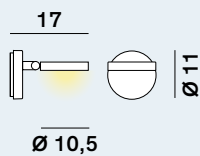

String: Floor / Table

cod: F1, T1

Light Source	MID POWER LED
Power	9 Watt
Kelvin	2.700
Kelvin DTW	2.500 » 4.000
Dimmer	push button
Dimmet DTW	push dim to warm
Lumen	700
Lumen DTW	100 » 600
CRI	90

String: Ceiling / Wall

cod: H0, WO, W1, W2

Light Source	MID POWER LED
Power	9 Watt
Kelvin	2.700
Kelvin DTW	2.500 » 4.000
Dimmer	push button
Dimmer DTW	push dim to warm
Lumen	700
Lumen DTW	100 » 600
CRI	90

Catalogue

Satin Collection (upon request)