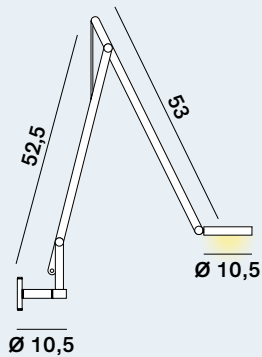

String: Floor / Table

cod: F1, T1

Light Source	MID POWER LED
Power	9 Watt
Kelvin	2.700
Kelvin DTW	2.500 » 4.000
Dimmer	push button
Dimmet DTW	push dim to warm
Lumen	700
Lumen DTW	100 » 600
CRI	90

String: Ceiling / Wall

cod: H0, WO, W1, W2

Light Source	MID POWER LED
Power	9 Watt
Kelvin	2.700
Kelvin DTW	2.500 » 4.000
Dimmer	push button
Dimmer DTW	push dim to warm
Lumen	700
Lumen DTW	100 » 600
CRI	90

Catalogue

Satin Collection (upon request)