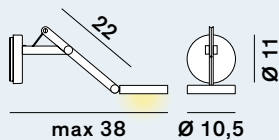

String: Floor / Table

cod: F1, T1

Light Source	MID POWER LED
Power	9 Watt
Kelvin	2.700
Kelvin DTW	2.500 » 4.000
Dimmer	push button
Dimmet DTW	push dim to warm
Lumen	700
Lumen DTW	100 » 600
CRI	90

String: Ceiling / Wall

cod: H0, WO, W1, W2

Light Source	MID POWER LED
Power	9 Watt
Kelvin	2.700
Kelvin DTW	2.500 » 4.000
Dimmer	push button
Dimmer DTW	push dim to warm
Lumen	700
Lumen DTW	100 » 600
CRI	90

Catalogue

Satin Collection (upon request)