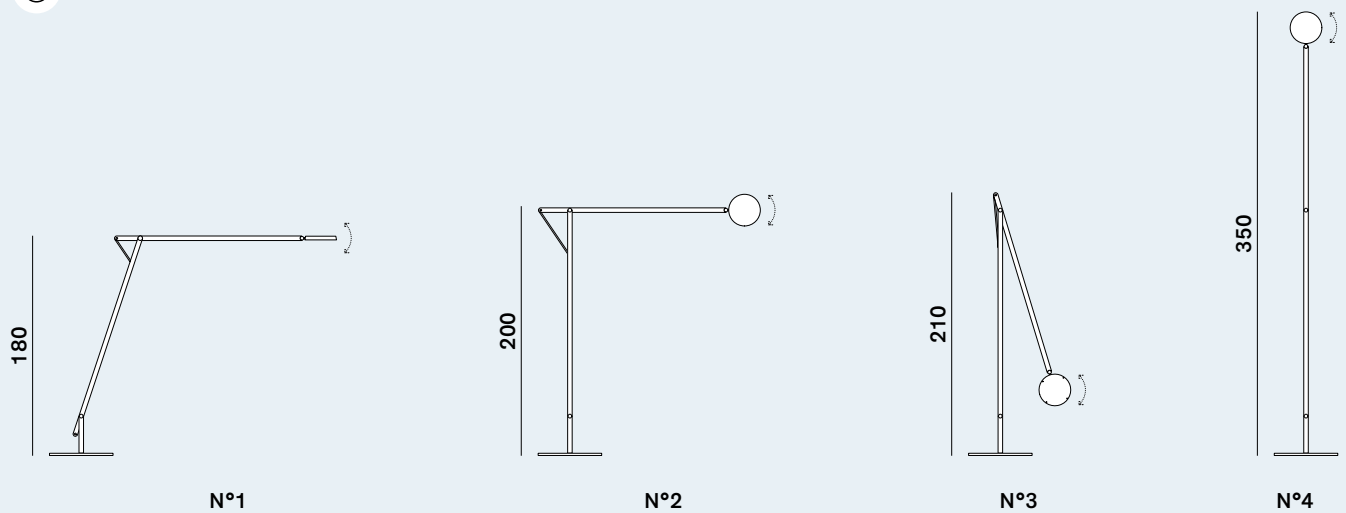

String: Floor

cod: XL

| | |
|--------------|---------------|
| Light Source | MID POWER LED |
| Power | 43 Watt |
| Kelvin | 2.700 |
| Dimmer | touch |
| Lumen | 3.100 |
| CRI | 90 |

Examples of configuration

Catalogue

String colour