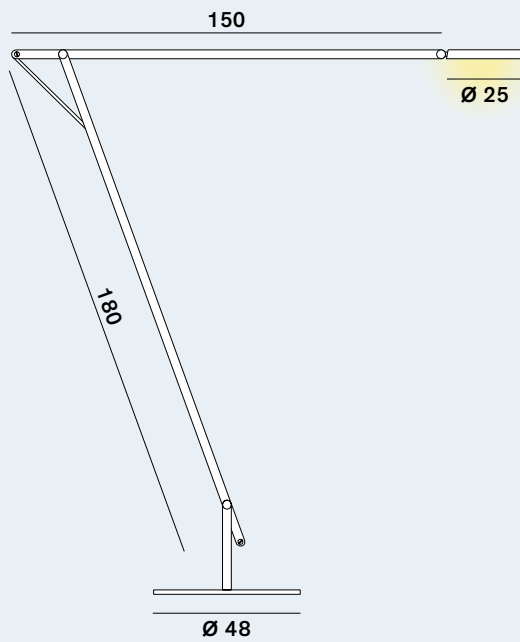

String: Floor

cod: XL

| | |
|--------------|---------------|
| Light Source | MID POWER LED |
| Power | 43 Watt |
| Kelvin | 2.700 |
| Dimmer | touch |
| Lumen | 3.100 |
| CRI | 90 |

Examples of configuration