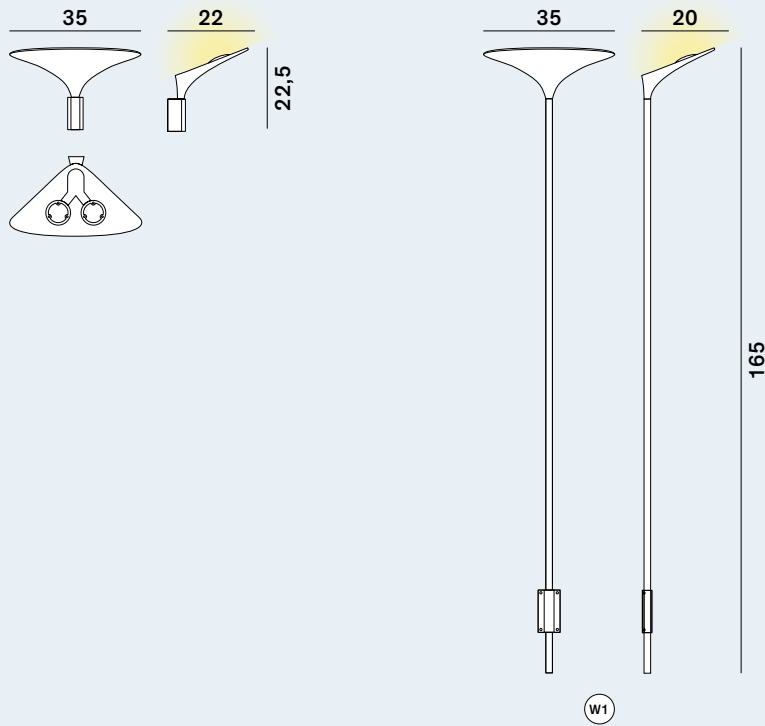

Sunset: Wall

cod: W0, W1

Light Source	ACRICHE HV LED
Power	34 Watt
Kelvin	2.700, 3.000
Dimmer (W0)	phase
Dimmer (W1)	foot
Lumen	3.400
CRI	90

Sunset: Floor

cod: F1

Light Source	ACRICHE HV LED
Power	34 Watt
Kelvin	2.700, 3.000
Dimmer	foot
Lumen	3.400
CRI	90