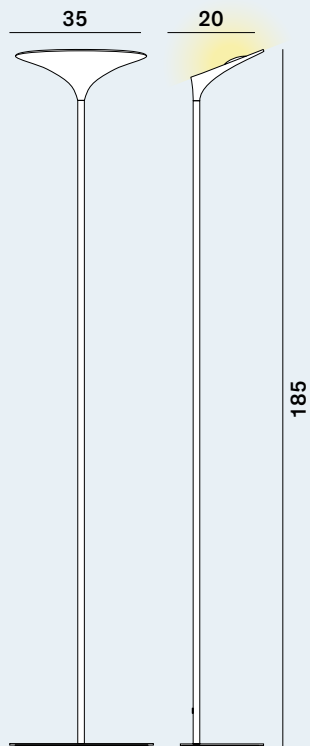

Sunset: Wall

cod: W0, W1

Light Source	ACRICHE HV LED
Power	34 Watt
Kelvin	2.700, 3.000
Dimmer (W0)	phase
Dimmer (W1)	foot
Lumen	3.400
CRI	90

Sunset: Floor

cod: F1

Light Source	ACRICHE HV LED
Power	34 Watt
Kelvin	2.700, 3.000
Dimmer	foot
Lumen	3.400
CRI	90