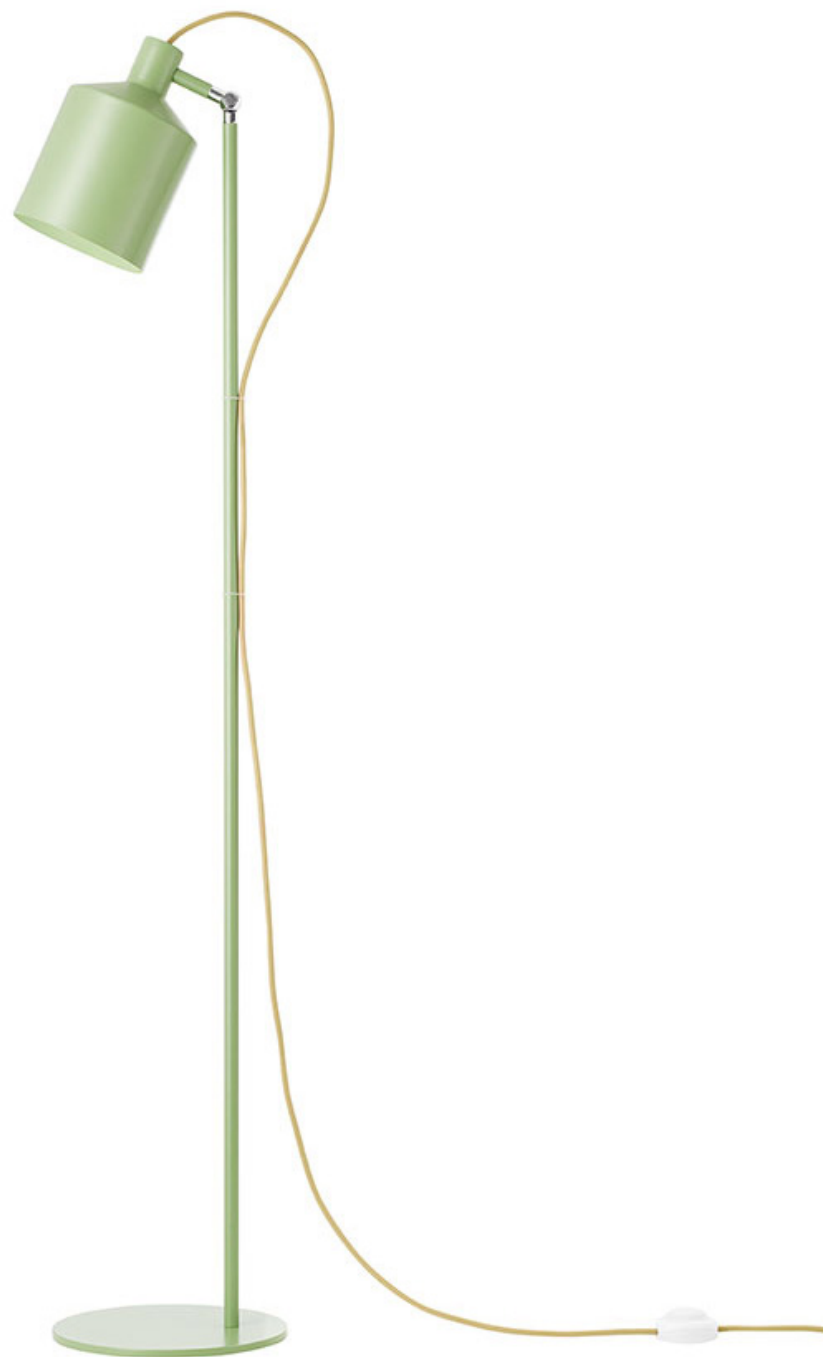

ZERO®

SILO

GOLV/FLOOR