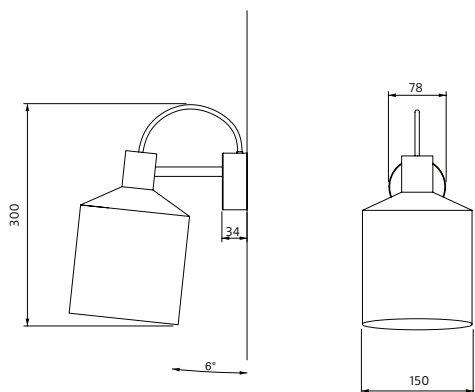

Installation

On wall.

Connection

Terminal block 3x4mm².

Design

Note Design Studio 2020.

SILO

VÄGG/WALL