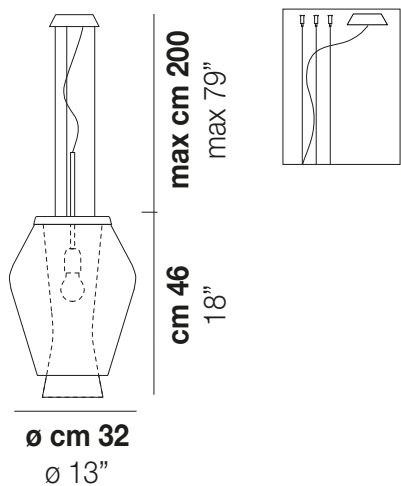

ANISETTE

Design Francesco Lucchese

ANISETTE SP

A collection with modern geometries, reminiscent of the shape of a lantern. Thanks to a special coupling system that perfectly hides the frame and allows the glass to be fixed without drilling, the two shaded white crystal diffusers can be assembled in four different configurations, creating different overlaps and

ANISETTE SP

TECHNICAL DATA:

CERTIFICATIONS:

LIGHT SOURCES

1x77W 220-240 V E27
50/60 Hz

VOLUME Mc 0,14
GROSS WEIGHT Kg 9,5
NET WEIGHT Kg 6

download

SHADE FINISHING