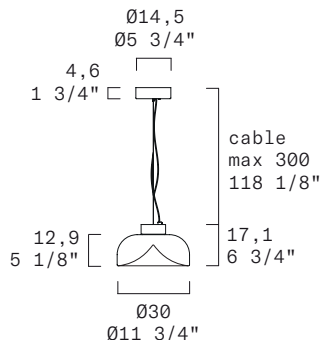

AELLA S 30 - INDOOR

Toso & Massari, 2016

REPLACEABLE LED

LEUCOS

upgraded LED and colors

Discover more

TECHNICAL SHEET

MATERIALS	Diffuser: Glass Structure: Metal
DIMENSIONS	Diffuser: Ø30 cm H12,9 cm [Ø11 3/4" H5"] Canopy: Ø14,5 cm H4,6 cm [Ø5 3/4" H1 3/4"] Cable length: 300 cm [118 1/8"]
FINISHES (DIFFUSER + STRUCTURE)	[1] Trasparent with white spot + Matte White [2] Trasparent with white spot + Matte Black [3] Trasparent with white spot + Matte Bronze [4] Shaded Burgundy + Matte White [5] Shaded Burgundy + Matte Black [6] Shaded Burgundy + Matte Bronze [7] Smoke Grey + Matte White [8] Smoke Grey + Matte Black [9] Smoke Grey + Matte Bronze
COLOR CANOPY	Matt white
LIGHT SOURCE	LED 1 X 11,9W 1635lm (nominal) 3000K CRI≥90 LED 1 X 11,9W 1535lm (nominal) 2700K CRI≥90
CONTROL	Push-dim; 0/1-10V; Dali
MARKING	DRY LOCATION
PACKAGING	Gross weight: 4,4kg - 0,060m ³ Dimensions: 38x38x40cm

[2]

CONTROL	Push-dim; 0/1-10V; Dali		
FINISH	SOURCE	CODE	
[1] Trasparent with white spot + Matte White	LED 3000K LED 2700K	0012662 0012663	
[2] Trasparent with white spot + Matte Black	LED 3000K LED 2700K	0012664 0012665	
[3] Trasparent with white spot + Matte Bronze	LED 3000K LED 2700K	0012666 0012667	
[4] Shaded Burgundy + Matte White	LED 3000K LED 2700K	0012704 0012705	
[5] Shaded Burgundy + Matte Black	LED 3000K LED 2700K	0012706 0012707	
[6] Shaded Burgundy + Matte Bronze	LED 3000K LED 2700K	0012708 0012709	
[7] Smoke Grey + Matte White	LED 3000K LED 2700K	0012873 0012874	
[8] Smoke Grey + Matte Black	LED 3000K LED 2700K	0012875 0012876	
[9] Smoke Grey + Matte Bronze	LED 3000K LED 2700K	0012877 0012878	