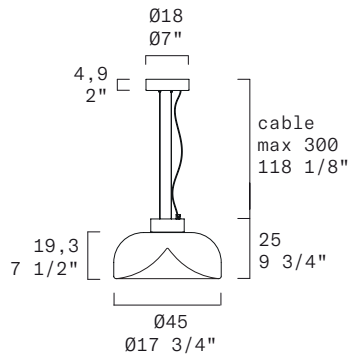

AELLA S 45 - INDOOR

Toso & Massari, 1968

REPLACEABLE LED

LEUCOS

NEW