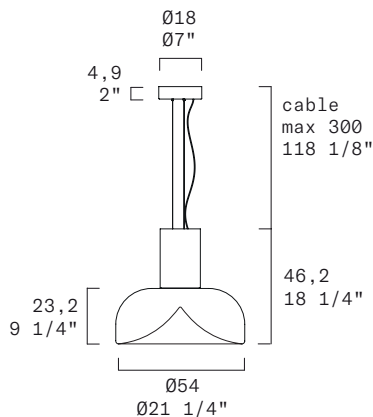

AELLA S 54 L - INDOOR

Toso & Massari, 2023

REPLACEABLE LED

LEUCOS

CONTROL	Push-dim; 0/1-10V; Dali		
FINISH	SOURCE	CODE	
[1] Transparent with white spot + Matte White	LED 3000K LED 2700K	0012649 0012650	
[2] Transparent with white spot + Matte Black	LED 3000K LED 2700K	0012651 0012652	
[3] Transparent with white spot + Matte Bronze	LED 3000K LED 2700K	0012653 0012654	
[4] Shaded Burgundy + Matte White	LED 3000K LED 2700K	0012655 0012656	
[5] Shaded Burgundy + Matte Black	LED 3000K LED 2700K	0012657 0012658	
[6] Shaded Burgundy + Matte Bronze	LED 3000K LED 2700K	0012659 0012660	
[10] Smoke Grey + Matte White	LED 3000K LED 2700K	0012931 0012932	
[11] Smoke Grey + Matte Black	LED 3000K LED 2700K	0012933 0012934	
[12] Smoke Grey + Matte Bronze	LED 3000K LED 2700K	0012935 0012936	

ON REQUEST

CONTROL	Push-dim; 0/1-10V; Dali		
FINISH	SOURCE	STRUCTURE	
[10] [11] [12] "Pulegoso" with metal powder inclusion	LED 3000K LED 2700K	Matte White Matte Black Matte Bronze	
[13] [14] [15] Shaded White	LED 3000K LED 2700K	Matte White Matte Black Matte Bronze	
[16] [17] [18] White Shaded Pink	LED 3000K LED 2700K	Matte White Matte Black Matte Bronze	
[19] [20] [21] Alabaster with brush strikes	LED 3000K LED 2700K	Matte White Matte Black Matte Bronze	

Discover more

TECHNICAL SHEET

MATERIALS Diffuser: Glass
Structure: Metal

DIMENSIONS Diffuser: Ø54 cm H23,2 cm [Ø21 1/4" H9 1/8"]
Canopy: Ø18 cm H4,9cm [Ø7" H2"]
Cable lenght: 300 cm [118 1/8"]

FINISHES (DIFFUSER + STRUCTURE)

COLOR CANOPY Matt white

LIGHT SOURCE LED 1 X 26,6W 4060lm (nominal) 3000K CRI≥90
LED 1 X 26,6W 3808lm (nominal) 2700K CRI≥90

CONTROL Push-dim; 0/1-10V; Dali

MARKING DRY LOCATION

We reserve the right to change our product specifications.
Please visit www.leucos.com for the latest product information