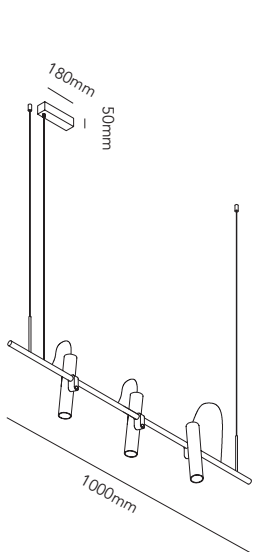

SPIRIT S

Design: Ronni Gol

SPIRIT F1