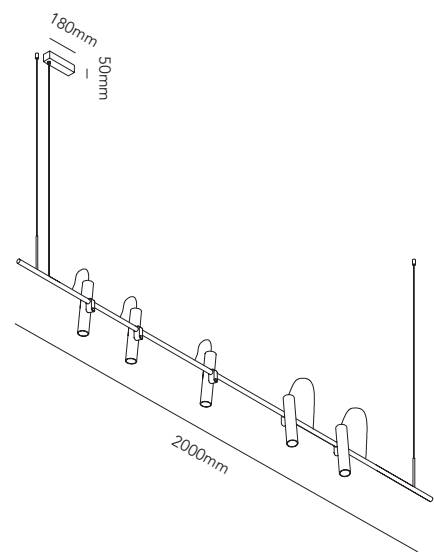

SPIRIT S

Design: Ronni Gol

SPIRIT F1

SPIRIT T1

SPIRIT T1