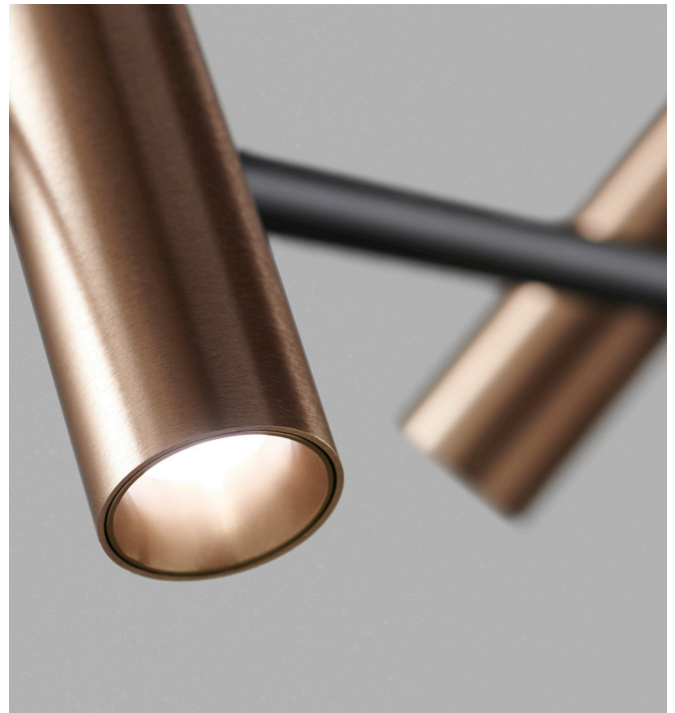

SPIRIT S

Design: Ronni Gol

SPIRIT F1

SPIRIT T1

SPIRIT T1

SPIRIT S - 2700 K

Design: Ronni Gol

LIGHT·POINT
C O P E N H A G E N

ART. NAME	SPIRIT S1000	SPIRIT S1500	SPIRIT S2000
Art. no. black / rose gold	270610	270620	270630
EAN black / rose gold	5711389706104	5711389706203	5711389706302
Material	Aluminum	Aluminum	Aluminum
Light source	LEDTEEN	LEDTEEN	LEDTEEN
Lifetime	50.000	50.000	Aluminum
Number of light sources	3	4	5
Electronical gear	N/A	N/A	N/A
Driver watt	N/A	N/A	N/A
Light source watt	5	5	5
System watt	15	20	25
Voltage	220-240V	220-240V	220-240V
Dimmable	Yes	Yes	Yes
Lumen output	1650 (Nominal)	2200 (Nominal)	2750 (Nominal)
Lumen pr. watt	110	110	110
Flux	N/A	N/A	N/A
CCT (K)	2700	2700	2700
RA/CRI	>90	>90	>90
Mac Adam	3	3	3
Light distribution	N/A	N/A	N/A
Beam angle	24	24	24
Tilt angle	N/A	N/A	N/A
Cutout mm.	N/A	N/A	N/A
Rotation	360	360	360
Looping	Yes	Yes	Yes