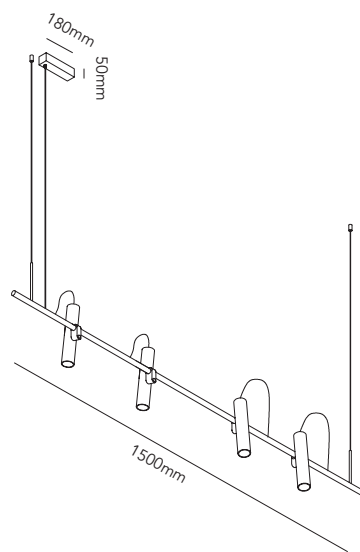

SPIRIT S

Design: Ronni Gol

SPIRIT F1

SPIRIT T1

SPIRIT T1