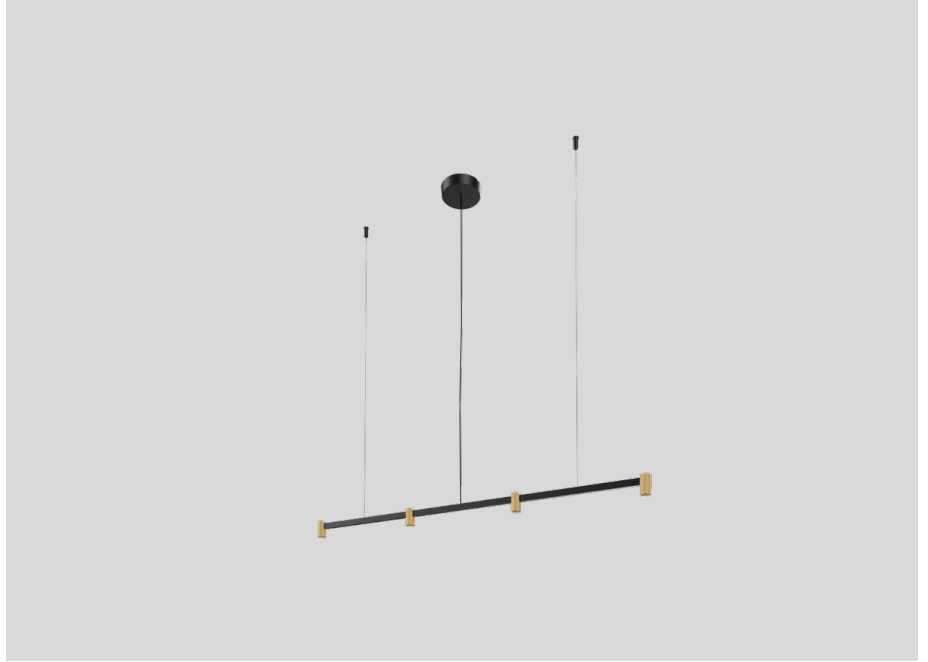

WEVER & DUCRÉ
LIGHTING

TRACE CHANDELIER 1.0

253564CH3

Project

Type

Notes

Quantity

Date

GENERAL

Ceiling , Suspended

Black Matt + Champagne

IP20

Interior

Output: 880 lm

LED

2700 K

2 SDCM

OPTICAL

Beam angle 30°

ELECTRICAL

phase-cut dim

220 - 240 V

Total connected power 12.0 W

Class 2

PHYSICAL

Length 1108 mm

Width 28 mm

Height 50 mm

0.64 kg

Ceiling suspended luminaire made from aluminium; with 4 spotlights; inclusive adjustable cable suspension max. 2500mm; surface Black Matt + Champagne; powder coated; matt texture + wet painted; smooth semi glossy; with COB (Chip on Board) technology for maximum efficiency; phase-cut dim; light colour 2700 K; binning initial MacAdam \leq 2 SDCM; CRI \geq 90; beam angle 30°; 220 - 240 V; degree of protection IP20; PC2; driver included; light source replaceable by an authorized professional; control gear replaceable by end-user;