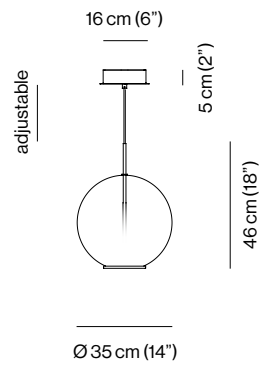

PRODUCTS DETAILS	FUNCTION	SUSPENSION
	LOCATION	INTERIOR
	LIGHT EMISSION	DIFFUSED LIGHT
	LIGHT SOURCE	MISTY SUSPENSION S 1 × 4W 500mA 754lm 2700°K CRI 90
		MISTY SUSPENSION M 1 × 8W 500mA 1500lm 2700°K CRI 90
		MISTY SUSPENSION L 1 × 8W 500mA 1500lm 2700°K CRI 90
	ENERGY EFFICIENCY	F
	RATED VOLTAGE	110 - 120V / 220 - 240V
	FREQUENCY	50 - 60Hz
	SUPPLY	TERMINAL BLOCK
	BALLAST	BALLAST INCLUDED
	WIRING CABLE LENGTH	250 cm (98"4)

DALI or TRIAC dimming kit available upon request

CERTIFICATION

MATERIALS

STRUCTURE	
M03	BURNISHED NATURAL BRASS
GLASS	
H	BLENDING

PACKAGE	QTY	DIMENSIONS	NET WEIGHT	GROSS WEIGHT	TOTAL VOL.
MISTY SUSPENSION S					
	1 × BOX	60 × 35 × H 29 cm (23"6 × 13"8 × H 11"4)	1,5 kg	2,5 kg	0,11 m ³
	1 × BOX	37 × 37 × H 39 cm (14"6 × 14"6 × H 15"4)	1,5 kg	2,5 kg	
MISTY SUSPENSION M					
	1 × BOX	60 × 35 × H 29 cm (23"6 × 13"8 × H 11"4)	1,5 kg	3 kg	0,17 m ³
	1 × BOX	48 × 48 × H 46 cm (18"9 × 18"9 × H 18"1)	2,5 kg	5 kg	
MISTY SUSPENSION L					
	1 × BOX	85 × 43 × H 30 cm (33"5 × 16"9 × H 11"8)	1,5 kg	3 kg	0,30 m ³
	1 × BOX	57 × 57 × H 57 cm (22"4 × 22"4 × H 22"4)	4 kg	6 kg	

DIMENSIONS

MISTY SUSPENSION S

MISTY SUSPENSION M

MISTY SUSPENSION L