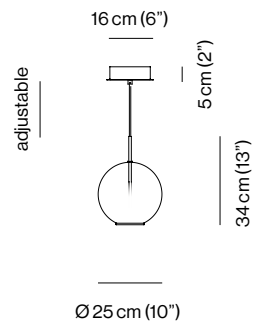

PRODUCTS DETAILS	FUNCTION	SUSPENSION
	LOCATION	INTERIOR
	LIGHT EMISSION	DIFFUSED LIGHT
	LIGHT SOURCE	MISTY SUSPENSION S 1 × 4W 500mA 754lm 2700°K CRI 90
		MISTY SUSPENSION M 1 × 8W 500mA 1500lm 2700°K CRI 90
		MISTY SUSPENSION L 1 × 8W 500mA 1500lm 2700°K CRI 90
	ENERGY EFFICIENCY	F
	RATED VOLTAGE	110 - 120V / 220 - 240V
	FREQUENCY	50 - 60Hz
	SUPPLY	TERMINAL BLOCK
	BALLAST	BALLAST INCLUDED
	WIRING CABLE LENGTH	250 cm (98"4)

DALI or TRIAC dimming kit available upon request

CERTIFICATION

MATERIALS

STRUCTURE	
M03	BURNISHED NATURAL BRASS
GLASS	
H	BLENDING

PACKAGE	QTY	DIMENSIONS	NET WEIGHT	GROSS WEIGHT	TOTAL VOL.
MISTY SUSPENSION S					
	1 × BOX	60 × 35 × H 29 cm (23"6 × 13"8 × H 11"4)	1,5 kg	2,5 kg	0,11 m ³
	1 × BOX	37 × 37 × H 39 cm (14"6 × 14"6 × H 15"4)	1,5 kg	2,5 kg	
MISTY SUSPENSION M					
	1 × BOX	60 × 35 × H 29 cm (23"6 × 13"8 × H 11"4)	1,5 kg	3 kg	0,17 m ³
	1 × BOX	48 × 48 × H 46 cm (18"9 × 18"9 × H 18"1)	2,5 kg	5 kg	
MISTY SUSPENSION L					
	1 × BOX	85 × 43 × H 30 cm (33"5 × 16"9 × H 11"8)	1,5 kg	3 kg	0,30 m ³
	1 × BOX	57 × 57 × H 57 cm (22"4 × 22"4 × H 22"4)	4 kg	6 kg	

DIMENSIONS

MISTY SUSPENSION S

MISTY SUSPENSION M

MISTY SUSPENSION L