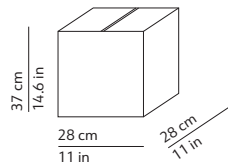

### PACKAGING / IMBALLO

Diffuser  
Volume: 0.029 m<sup>3</sup> / 1.024 ft<sup>3</sup>  
Gross weight: 2.20 kg / 4.84 lbs

Structure  
Volume: 0.025 m<sup>3</sup> / 0.880 ft<sup>3</sup>  
Gross weight: 4.00 kg / 8.80 lbs

Diffuser x 2  
Volume: 0.029 m<sup>3</sup> / 1.024 ft<sup>3</sup>  
Gross weight: 2.20 kg / 4.84 lbs

Structure x 2  
Volume: 0.025 m<sup>3</sup> / 0.880 ft<sup>3</sup>  
Gross weight (Viceversa): 4.00 kg / 8.80 lbs  
Gross weight (Viceversa 2): 3.13 kg / 6.89 lbs