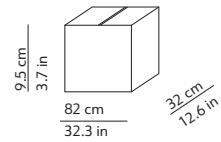

### PACKAGING / IMBALLO

Diffuser  
Volume: 0.029 m<sup>3</sup> / 1.024 ft<sup>3</sup>  
Gross weight: 2.20 kg / 4.84 lbs

Structure  
Volume: 0.025 m<sup>3</sup> / 0.880 ft<sup>3</sup>  
Gross weight: 4.00 kg / 8.80 lbs

Diffuser x 2  
Volume: 0.029 m<sup>3</sup> / 1.024 ft<sup>3</sup>  
Gross weight: 2.20 kg / 4.84 lbs

Structure x 2  
Volume: 0.025 m<sup>3</sup> / 0.880 ft<sup>3</sup>  
Gross weight (Viceversa): 4.00 kg / 8.80 lbs  
Gross weight (Viceversa 2): 3.13 kg / 6.89 lbs