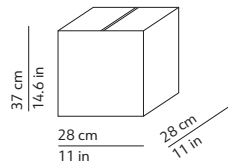

### PACKAGING / IMBALLO

Diffuser  
Volume: 0.029 m<sup>3</sup> / 1.024 ft<sup>3</sup>  
Gross weight: 2.20 kg / 4.84 lbs

Structure  
Volume: 0.025 m<sup>3</sup> / 0.880 ft<sup>3</sup>  
Gross weight: 4.00 kg / 8.80 lbs

Diffuser x 2  
Volume: 0.029 m<sup>3</sup> / 1.024 ft<sup>3</sup>  
Gross weight: 2.20 kg / 4.84 lbs

Structure x 2  
Volume: 0.025 m<sup>3</sup> / 0.880 ft<sup>3</sup>  
Gross weight (Viceversa): 4.00 kg / 8.80 lbs  
Gross weight (Viceversa 2): 3.13 kg / 6.89 lbs