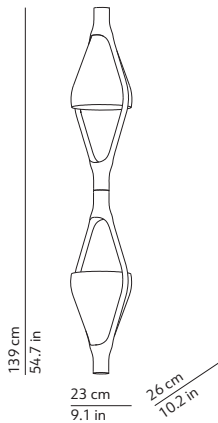

### CODES AND DIMENSIONS / CODICI E DIMENSIONI

### PACKAGING / IMBALLO

Diffuser  
Volume: 0.029 m<sup>3</sup> / 1.024 ft<sup>3</sup>  
Gross weight: 2.20 kg / 4.84 lbs

Structure  
Volume: 0.025 m<sup>3</sup> / 0.880 ft<sup>3</sup>  
Gross weight: 4.00 kg / 8.80 lbs

Diffuser x 2  
Volume: 0.029 m<sup>3</sup> / 1.024 ft<sup>3</sup>  
Gross weight: 2.20 kg / 4.84 lbs

Structure x 2  
Volume: 0.025 m<sup>3</sup> / 0.880 ft<sup>3</sup>  
Gross weight (Viceversa): 4.00 kg / 8.80 lbs  
Gross weight (Viceversa 2): 3.13 kg / 6.89 lbs