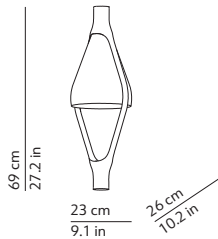

CODES AND DIMENSIONS / CODICI E DIMENSIONI

VICEVERSA

K370280GA
K370280GF

VICEVERSA 2

K370281GA
K370281GF