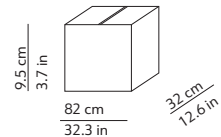

### PACKAGING / IMBALLO

Diffuser  
Volume: 0.029 m<sup>3</sup> / 1.024 ft<sup>3</sup>  
Gross weight: 2.20 kg / 4.84 lbs

Structure  
Volume: 0.025 m<sup>3</sup> / 0.880 ft<sup>3</sup>  
Gross weight: 4.00 kg / 8.80 lbs

Diffuser x 2  
Volume: 0.029 m<sup>3</sup> / 1.024 ft<sup>3</sup>  
Gross weight: 2.20 kg / 4.84 lbs

Structure x 2  
Volume: 0.025 m<sup>3</sup> / 0.880 ft<sup>3</sup>  
Gross weight (Viceversa): 4.00 kg / 8.80 lbs  
Gross weight (Viceversa 2): 3.13 kg / 6.89 lbs